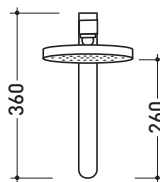

design **LUDOVICA+ROBERTO PALOMBA** and **SERGIO MORI** 2003

112084

Wall-mounted overhead shower

Complements: **Line accessories: TWO**
Line accessories: HOOP

Package dim. **48 x 33 x 9 cm** | Weight **3 kg** | Pz. Pallet n° -

vista zenitale / zenital view

vista frontale / frontal view

vista laterale / lateral view

size in mm

january 2014

BRASS: glossy finish

Chrome