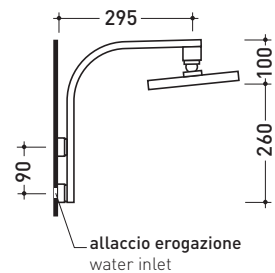

design **LUDOVICA+ROBERTO PALOMBA** and **SERGIO MORI** 2003

112084

Wall-mounted overhead shower

Complements: **Line accessories: TWO**
Line accessories: HOOP

Package dim. **48 x 33 x 9 cm** | Weight **3 kg** | Pz. Pallet n° -

vista zenitale / zenital view

vista frontale / frontal view

vista laterale / lateral view

size in mm

january 2014

BRASS: glossy finish

Chrome