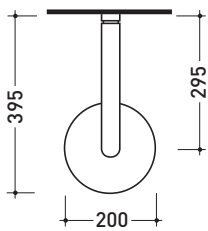

design **LUDOVICA+ROBERTO PALOMBA** and **SERGIO MORI** 2003

112084

Wall-mounted overhead shower

Complements: **Line accessories: TWO**
Line accessories: HOOP

Package dim. **48 x 33 x 9 cm** | Weight **3 kg** | Pz. Pallet n° -

vista zenitale / zenital view

vista frontale / frontal view

vista laterale / lateral view

size in mm

january 2014

BRASS: glossy finish

Chrome