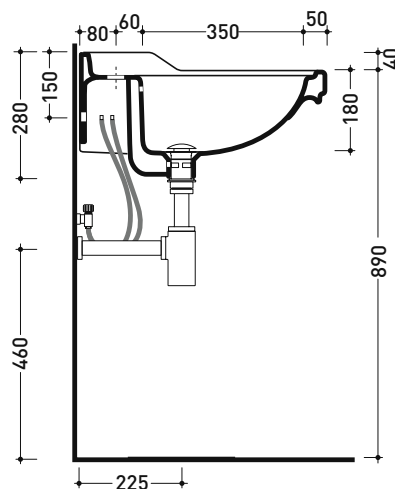

6006 Efi 70

Wall hung single-hole basin 70 cm

• with overflow • arranged for three holes tap

Complements: **Line taps basin:** EVERGREEN
Line accessories: EVERGREEN

Technical accessories: **Chrome siphon (SIFL/CR) - Telescopic chrome siphon (SIFL066)**
Stop & Go drain (PLSG)
CERAMIC Stop & Go drain (PLCE)
Two piece set chrome tap filters (RF026)
Wall fixing kit (9002)

Package dim.

Weight **23 kg**

Pz. Pallet n° **20**

CE UNI EN 14688 - CL20 Dop-No14688

vista zenitale / zenital view

vista frontale / frontal view

sezione longitudinale / section

sizes in mm

Please consider a 2% tolerance on indicated measurements