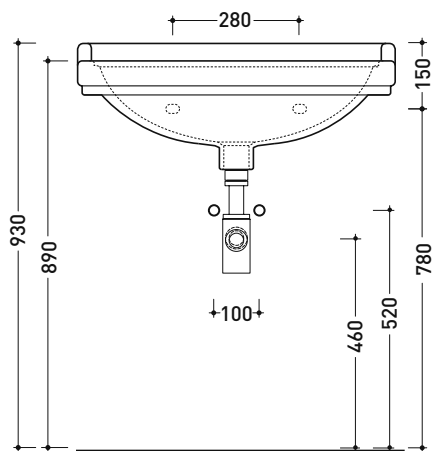

6006 Efi 70

Wall hung single-hole basin 70 cm

• with overflow • arranged for three holes tap

Complements: **Line taps basin:** EVERGREEN
Line accessories: EVERGREEN

Technical accessories: **Chrome siphon (SIFL/CR) - Telescopic chrome siphon (SIFL066)**
Stop & Go drain (PLSG)
CERAMIC Stop & Go drain (PLCE)
Two piece set chrome tap filters (RF026)
Wall fixing kit (9002)

Package dim.

Weight **23 kg**

Pz. Pallet n° **20**

CE UNI EN 14688 - CL20 Dop-No14688

vista zenitale / zenital view

vista frontale / frontal view

sezione longitudinale / section

sizes in mm

Please consider a 2% tolerance on indicated measurements