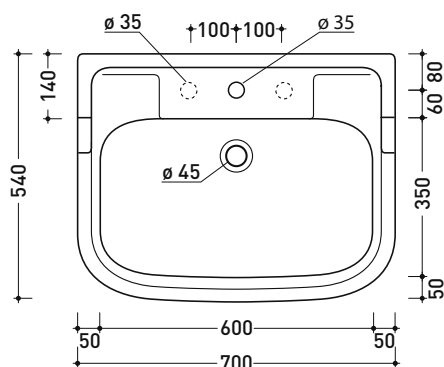

6006 Efi 70

Wall hung single-hole basin 70 cm

• with overflow • arranged for three holes tap

Complements: **Line taps basin:** EVERGREEN
Line accessories: EVERGREEN

Technical accessories: **Chrome siphon (SIFL/CR) - Telescopic chrome siphon (SIFL066)**
Stop & Go drain (PLSG)
CERAMIC Stop & Go drain (PLCE)
Two piece set chrome tap filters (RF026)
Wall fixing kit (9002)

Package dim.

Weight **23 kg**

Pz. Pallet n° **20**

CE UNI EN 14688 - CL20 Dop-No14688

vista zenitale / zenital view

vista frontale / frontal view

sezione longitudinale / section

sizes in mm

Please consider a 2% tolerance on indicated measurements