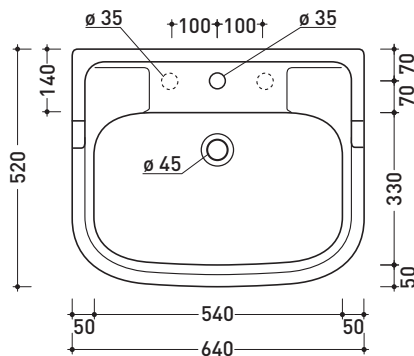

design **FLAMINIA DESIGN TEAM**

1990

6007

Wall hung basin 64 cm

Complements: **Line taps basin:** EVERGREEN
Line accessories: EVERGREEN

Technical accessories: **Chrome siphon (SIFL/CR) - Telescopic chrome siphon (SIFL066)**
Stop & Go drain (PLSG)
Ceramic Stop & Go drain (PLCE)
Two piece set chrome tap filters (RF026)
Wall fixing kit (9002)

Package dim. | Weight **21,3 kg** | Pz. Pallet n° **24**

CE UNI EN 14688 - CL20 Dop-No14688

vista zenitale / zenital view

vista frontale / frontal view

sezione longitudinale / section

sizes in mm

Please consider a 2% tolerance on indicated measurements