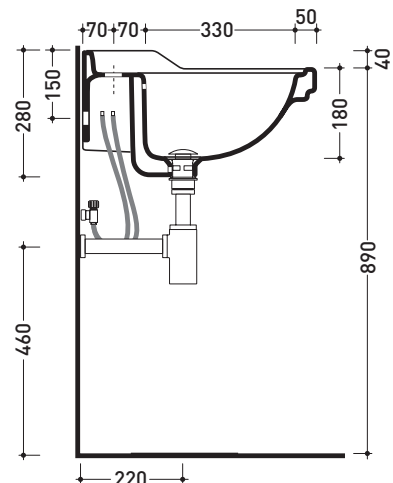

design **FLAMINIA DESIGN TEAM**

1990

6007

Wall hung basin 64 cm

Complements: **Line taps basin:** EVERGREEN
Line accessories: EVERGREEN

Technical accessories: **Chrome siphon (SIFL/CR) - Telescopic chrome siphon (SIFL066)**
Stop & Go drain (PLSG)
Ceramic Stop & Go drain (PLCE)
Two piece set chrome tap filters (RF026)
Wall fixing kit (9002)

Package dim. | Weight **21,3 kg** | Pz. Pallet n° **24**

CE UNI EN 14688 - CL20 Dop-No14688

vista zenitale / zenital view

vista frontale / frontal view

sezione longitudinale / section

sizes in mm

Please consider a 2% tolerance on indicated measurements