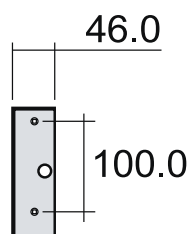

ADF

Fixed brackets suitable for App Solution 70 basin

Complements: AppSolution 70 basin (APD70)

Package dim.

Weight 1,7 kg

Pz. Pallet n° -

sizes in mm