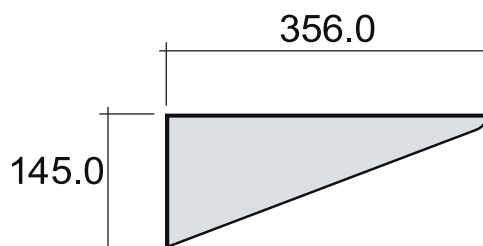

ADF

Fixed brackets suitable for App Solution 70 basin

Complements: AppSolution 70 basin (APD70)

Package dim.

Weight 1,7 kg

Pz. Pallet n° -

sizes in mm