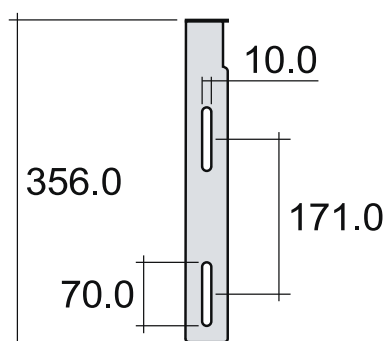

ADF

Fixed brackets suitable for App Solution 70 basin

Complements: AppSolution 70 basin (APD70)

Package dim.

Weight 1,7 kg

Pz. Pallet n° -

sizes in mm