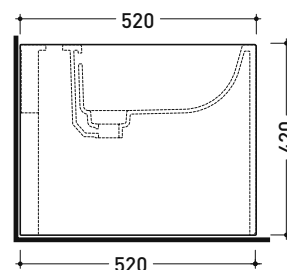

Technical accessories:
Short chrome siphon for bidet (SIFB/CR)
Stop & Go drain (PLSG)
Stop&Go CERAMIC drain (PLCE)
Two piece set chrome tap filters (RF026)

Package dim.

Weight 27,5 kg

Pz. Pallet n° 15

CE UNI EN 14528 - CL20 Dop-No14528

vista zenitale / zenital view

vista laterale / lateral view

NOTICE: floor fixing by silicone

sezione longitudinale / section

vista retro / back view

sizes in mm

Please consider a 2% tolerance on indicated measurements