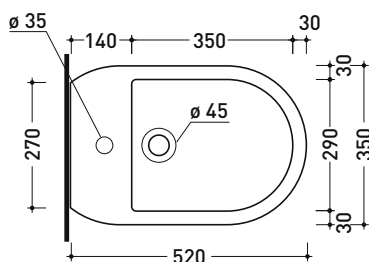

AS217

Back to wall single-hole bidet

• with overflow • without / with three tap hole on demand

Complements: **Niagara panel bidet (TR40)**
Line taps bidet: ONE - NOKÉ - SI - FOLD - X1 - STIL
Line accessories: TWO - HOOP - FOLD

Technical accessories:
Short chrome siphon for bidet (SIFB/CR)
Stop & Go drain (PLSG)
Stop&Go CERAMIC drain (PLCE)
Two piece set chrome tap filters (RF026)

Package dim.

Weight 27,5 kg

Pz. Pallet n° 15

CE UNI EN 14528 - CL20 Dop-No14528

vista zenitale / zenital view

vista laterale / lateral view

NOTICE: floor fixing by silicone

sezione longitudinale / section

vista retro / back view

sizes in mm

Please consider a 2% tolerance on indicated measurements