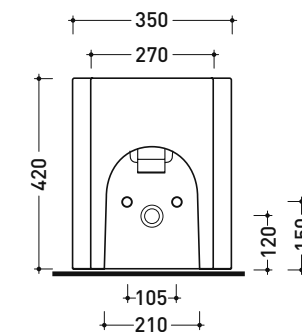

Technical accessories:
Short chrome siphon for bidet (SIFB/CR)
Stop & Go drain (PLSG)
Stop&Go CERAMIC drain (PLCE)
Two piece set chrome tap filters (RF026)

Package dim.

Weight 27,5 kg

Pz. Pallet n° 15

CE UNI EN 14528 - CL20 Dop-No14528

vista zenitale / zenital view

vista laterale / lateral view

NOTICE: floor fixing by silicone

sezione longitudinale / section

vista retro / back view

sizes in mm

Please consider a 2% tolerance on indicated measurements