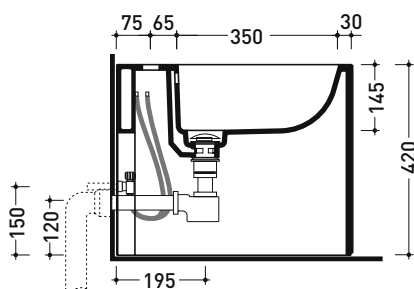

AS217

Back to wall single-hole bidet

• with overflow • without / with three tap hole on demand

Complements: **Niagara panel bidet (TR40)**
Line taps bidet: ONE - NOKÉ - SI - FOLD - X1 - STIL
Line accessories: TWO - HOOP - FOLD

Technical accessories:
Short chrome siphon for bidet (SIFB/CR)
Stop & Go drain (PLSG)
Stop&Go CERAMIC drain (PLCE)
Two piece set chrome tap filters (RF026)

Package dim.

Weight 27,5 kg

Pz. Pallet n° 15

CE UNI EN 14528 - CL20 Dop-No14528

vista zenitale / zenital view

vista laterale / lateral view

NOTICE: floor fixing by silicone

sezione longitudinale / section

vista retro / back view

sizes in mm

Please consider a 2% tolerance on indicated measurements