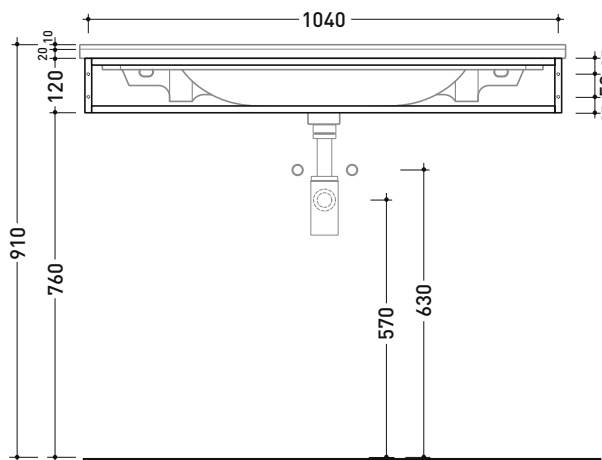

BM105S Bloom 105

Wall hung metal towel rail
suitable for console Bloom 105

Complements: Console Bloom 105 (BM105L)
Line taps basin: ONE - NOKÉ - SI - FOLD - X1 - STIL
Line accessories: TWO - HOOP - FOLD

Technical accessories: Chrome siphon (SIFL/CR) - Telescopic chrome siphon (SIFL066)
Mat black basin siphon (SIFLNE)

Package dim.

Weight 3,4 kg

Pz. Pallet n°

vista zenitale / zenital view

assonometria / axonometry

vista frontale / frontal view

sezione longitudinale / section

sizes in mm

Please consider a 2% tolerance on indicated measurements