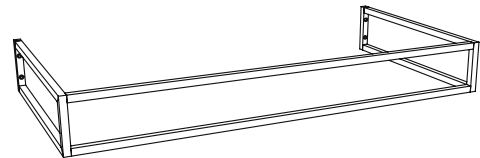

BM105S Bloom 105

Wall hung metal towel rail
suitable for console Bloom 105

Complements: Console Bloom 105 (BM105L)
Line taps basin: ONE - NOKÉ - SI - FOLD - X1 - STIL
Line accessories: TWO - HOOP - FOLD

Technical accessories: Chrome siphon (SIFL/CR) - Telescopic chrome siphon (SIFL066)
Mat black basin siphon (SIFLNE)

Package dim.

Weight 3,4 kg

Pz. Pallet n°

vista zenitale / zenital view

assonometria / axonometry

vista frontale / frontal view

sezione longitudinale / section

sizes in mm

Please consider a 2% tolerance on indicated measurements