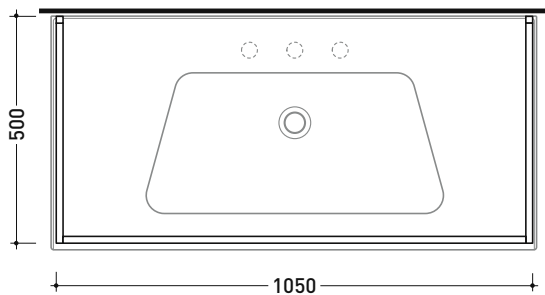

BM105S Bloom 105

Wall hung metal towel rail
suitable for console Bloom 105

Complements: Console Bloom 105 (BM105L)
Line taps basin: ONE - NOKÉ - SI - FOLD - X1 - STIL
Line accessories: TWO - HOOP - FOLD

Technical accessories: Chrome siphon (SIFL/CR) - Telescopic chrome siphon (SIFL066)
Mat black basin siphon (SIFLNE)

Package dim.

Weight 3,4 kg

Pz. Pallet n°

vista zenitale / zenital view

assonometria / axonometry

vista frontale / frontal view

sezione longitudinale / section

sizes in mm

Please consider a 2% tolerance on indicated measurements