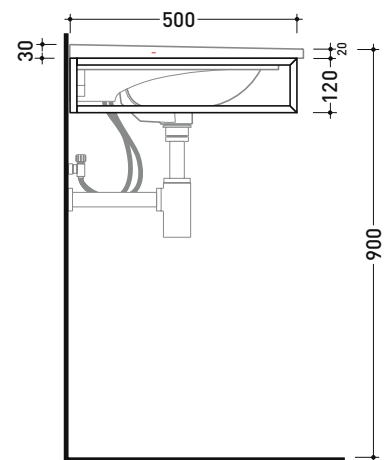

BM105S Bloom 105

Wall hung metal towel rail
suitable for console Bloom 105

Complements: Console Bloom 105 (BM105L)
Line taps basin: ONE - NOKÉ - SI - FOLD - X1 - STIL
Line accessories: TWO - HOOP - FOLD

Technical accessories: Chrome siphon (SIFL/CR) - Telescopic chrome siphon (SIFL066)
Mat black basin siphon (SIFLNE)

Package dim.

Weight 3,4 kg

Pz. Pallet n°

vista zenitale / zenital view

assonometria / axonometry

vista frontale / frontal view

sezione longitudinale / section

sizes in mm

Please consider a 2% tolerance on indicated measurements