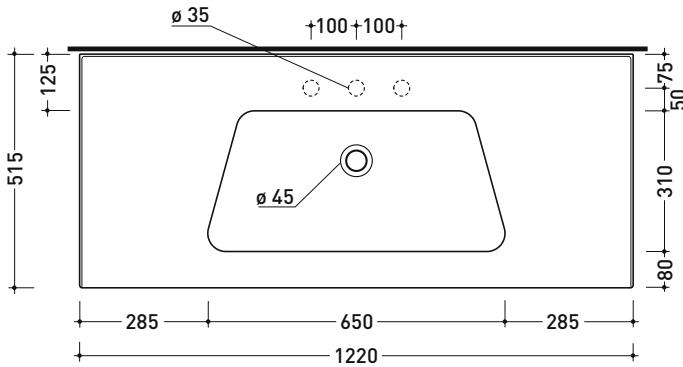

## BM120L Bloom 120

Wall-hung or suitable for furniture console cm 122

• with overflow • arranged for three tap holes

Complements: Towel rail structure (BM120S)  
 Cubika wall hung vanity unit H50 with 2 drawers (BBX949)  
 Cubika wall hung vanity unit H50 with 1 drawer (BBX945)  
 Line taps basin: ONE - NOKÉ - SI - FOLD - X1 - STIL  
 Line accessories: TWO - HOOP - FOLD

Package dim.

Weight 31 kg

Pz. Pallet n° 10

CE UNI EN 14688 - CL20 Dop-No14688

vista zenitale / zenital view

vista zenitale / zenital view

vista frontale / frontal view

sezione longitudinale / section

sizes in mm

Please consider a 2% tolerance on indicated measurements