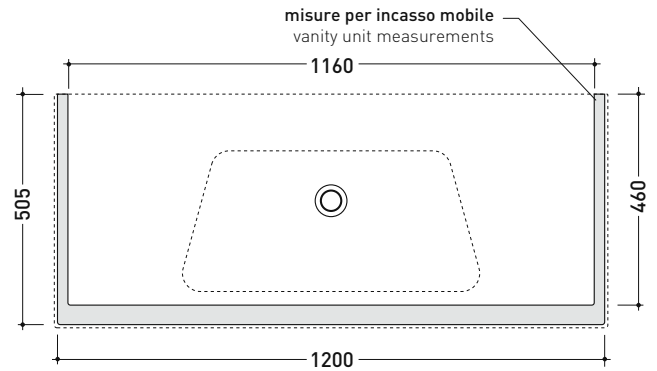

## BM120L Bloom 120

Wall-hung or suitable for furniture console cm 122

• with overflow • arranged for three tap holes

Complements: Towel rail structure (BM120S)  
 Cubika wall hung vanity unit H50 with 2 drawers (BBX949)  
 Cubika wall hung vanity unit H50 with 1 drawer (BBX945)  
 Line taps basin: ONE - NOKÉ - SI - FOLD - X1 - STIL  
 Line accessories: TWO - HOOP - FOLD

Package dim.

Weight 31 kg

Pz. Pallet n° 10

CE UNI EN 14688 - CL20 Dop-No14688

vista zenitale / zenital view

vista zenitale / zenital view

vista frontale / frontal view

sezione longitudinale / section

sizes in mm

Please consider a 2% tolerance on indicated measurements