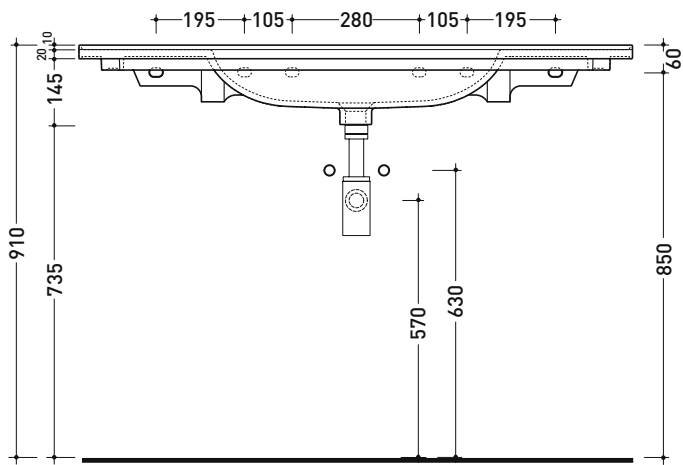

## BM120L Bloom 120

Wall-hung or suitable for furniture console cm 122

• with overflow • arranged for three tap holes

Complements: Towel rail structure (BM120S)  
 Cubika wall hung vanity unit H50 with 2 drawers (BBX949)  
 Cubika wall hung vanity unit H50 with 1 drawer (BBX945)  
 Line taps basin: ONE - NOKÉ - SI - FOLD - X1 - STIL  
 Line accessories: TWO - HOOP - FOLD

Package dim.

Weight 31 kg

Pz. Pallet n° 10

CE UNI EN 14688 - CL20 Dop-No14688

vista zenitale / zenital view

vista zenitale / zenital view

vista frontale / frontal view

sezione longitudinale / section

sizes in mm

Please consider a 2% tolerance on indicated measurements