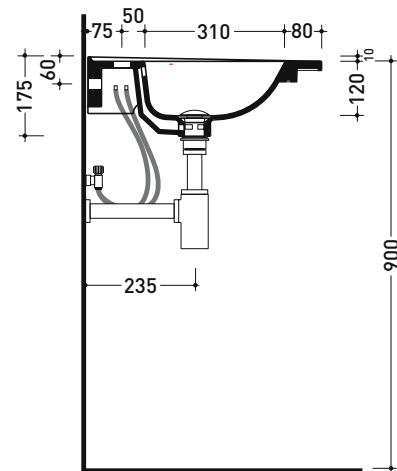

## BM120L Bloom 120

Wall-hung or suitable for furniture console cm 122

• with overflow • arranged for three tap holes

Complements: Towel rail structure (BM120S)  
 Cubika wall hung vanity unit H50 with 2 drawers (BBX949)  
 Cubika wall hung vanity unit H50 with 1 drawer (BBX945)  
 Line taps basin: ONE - NOKÉ - SI - FOLD - X1 - STIL  
 Line accessories: TWO - HOOP - FOLD

Package dim.

Weight 31 kg

Pz. Pallet n° 10

CE UNI EN 14688 - CL20 Dop-No14688

vista zenitale / zenital view

vista zenitale / zenital view

vista frontale / frontal view

sezione longitudinale / section

sizes in mm

Please consider a 2% tolerance on indicated measurements