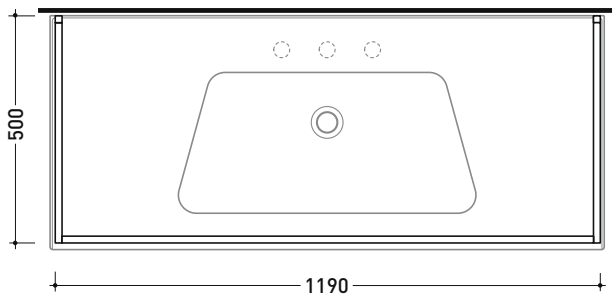

BM120S Bloom 120

Wall hung metal towel rail
suitable for console Bloom 120

Complements: Console Bloom 120 (BM120L)
Line taps basin: ONE - NOKÉ - SI - FOLD - X1 - STIL
Line accessories: TWO - HOOP - FOLD

Technical accessories: Chrome siphon (SIFL/CR) - Telescopic chrome siphon (SIFL066)
Mat black basin siphon (SIFLNE)

Package dim.

Weight 3,5 kg

Pz. Pallet n°

vista zenitale / zenital view

assonometria / axonometry

vista frontale / frontal view

sezione longitudinale / section

sizes in mm

Please consider a 2% tolerance on indicated measurements