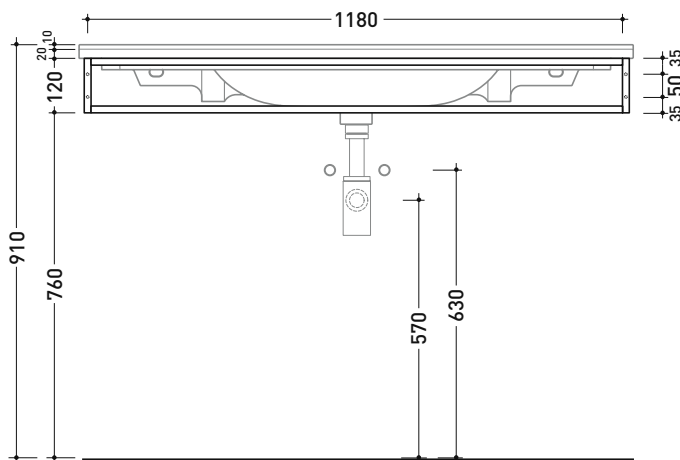

BM120S Bloom 120

Wall hung metal towel rail
suitable for console Bloom 120

Complements: Console Bloom 120 (BM120L)
Line taps basin: ONE - NOKÉ - SI - FOLD - X1 - STIL
Line accessories: TWO - HOOP - FOLD

Technical accessories: Chrome siphon (SIFL/CR) - Telescopic chrome siphon (SIFL066)
Mat black basin siphon (SIFLNE)

Package dim.

Weight 3,5 kg

Pz. Pallet n°

vista zenitale / zenital view

assonometria / axonometry

vista frontale / frontal view

sezione longitudinale / section

sizes in mm

Please consider a 2% tolerance on indicated measurements