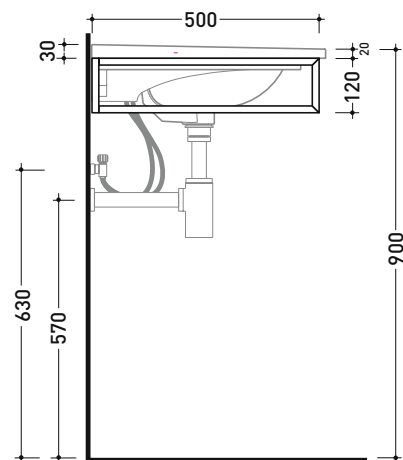

BM120S Bloom 120

Wall hung metal towel rail
suitable for console Bloom 120

Complements: Console Bloom 120 (BM120L)
Line taps basin: ONE - NOKÉ - SI - FOLD - X1 - STIL
Line accessories: TWO - HOOP - FOLD

Technical accessories: Chrome siphon (SIFL/CR) - Telescopic chrome siphon (SIFL066)
Mat black basin siphon (SIFLNE)

Package dim.

Weight 3,5 kg

Pz. Pallet n°

vista zenitale / zenital view

assonometria / axonometry

vista frontale / frontal view

sezione longitudinale / section

sizes in mm

Please consider a 2% tolerance on indicated measurements