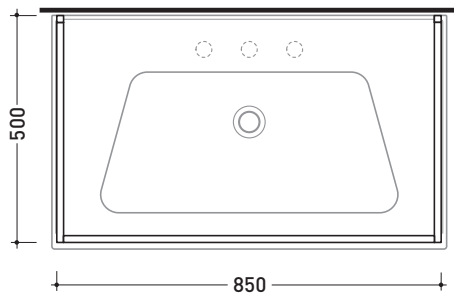

## BM85S Bloom 85

Wall hung stainless steel towel rail  
suitable for consolle Bloom 85

Complements: Console Bloom 85 (BM85L)  
Line taps basin: ONE - NOKÈ - SI - FOLD  
Line accessories: TWO - HOOP - NOKÈ - FOLD

Technical accessories: Chrome siphon (SIFL/CR) - Telescopic chrome siphon (SIFL066)  
Mat black basin siphon (SIFLNE)

Package dim. | Weight kg | Pz. Pallet n°

CE

vista zenitale / zenital view

assonometria / axonometry