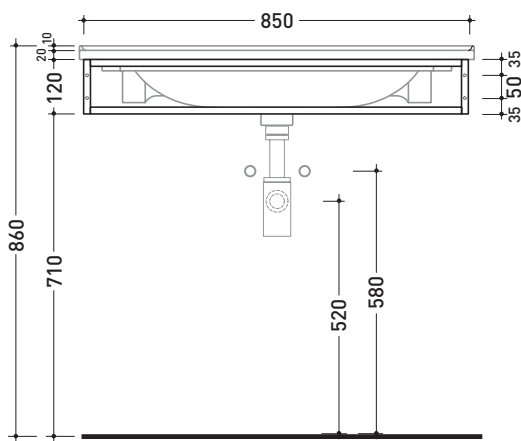

## BM85S Bloom 85

Wall hung stainless steel towel rail  
suitable for consolle Bloom 85

Complements: Console Bloom 85 (BM85L)  
Line taps basin: ONE - NOKÈ - SI - FOLD  
Line accessories: TWO - HOOP - NOKÈ - FOLD

Technical accessories: Chrome siphon (SIFL/CR) - Telescopic chrome siphon (SIFL066)  
Mat black basin siphon (SIFLNE)

Package dim. | Weight kg | Pz. Pallet n°

CE

vista zenitale / zenital view

assonometria / axonometry

vista frontale / frontal view

sezione longitudinale / section

sizes in mm

STAINLESS STEEL: glossy finish

matt finish

glossy

black