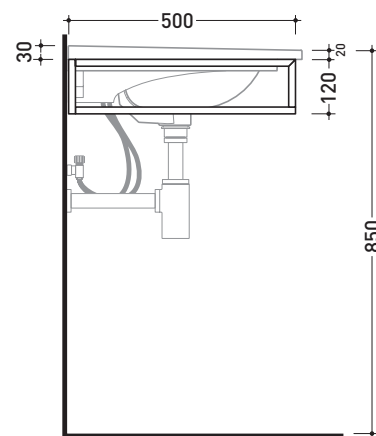

## BM85S Bloom 85

Wall hung stainless steel towel rail  
suitable for consolle Bloom 85

Complements: Console Bloom 85 (BM85L)  
Line taps basin: ONE - NOKÈ - SI - FOLD  
Line accessories: TWO - HOOP - NOKÈ - FOLD

Technical accessories: Chrome siphon (SIFL/CR) - Telescopic chrome siphon (SIFL066)  
Mat black basin siphon (SIFLNE)

Package dim. | Weight kg | Pz. Pallet n°

CE

vista zenitale / zenital view

assonometria / axonometry

vista frontale / frontal view

sezione longitudinale / section

sizes in mm

STAINLESS STEEL: glossy finish

matt finish

glossy

black