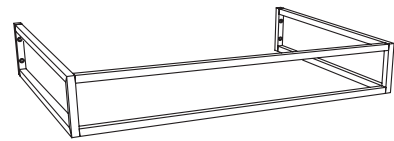

## BM85S Bloom 85

Wall hung stainless steel towel rail  
suitable for consolle Bloom 85

Complements: Console Bloom 85 (BM85L)  
Line taps basin: ONE - NOKÈ - SI - FOLD  
Line accessories: TWO - HOOP - NOKÈ - FOLD

Technical accessories: Chrome siphon (SIFL/CR) - Telescopic chrome siphon (SIFL066)  
Mat black basin siphon (SIFLNE)

Package dim. | Weight kg | Pz. Pallet n°

CE

vista zenitale / zenital view

assonometria / axonometry

vista frontale / frontal view

sezione longitudinale / section

sizes in mm

STAINLESS STEEL: glossy finish

matt finish

glossy

black