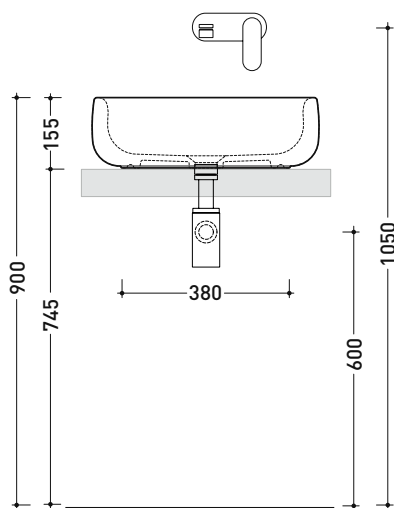

BN50A Bonola 50

Basin 50 cm - countertop or suitable for pedestal

• without overflow

Complements: Bonola pedestal (BN50C)
 Furniture BOX / CUBIKA - depth. 50
 DENVER furniture (DV103M)
 Line taps basin: ONE - NOKÉ - SI - FOLD - X1
 Line accessories: TWO - HOOP - NOKÉ - FOLD

Package dim. 53 x 17,5 x 49 cm | Weight 15,3 kg | Pz. Pallet n° 18

UNI EN 14688 - CL00 Dop-No14688

vista zenitale / zenital view

vista zenitale / zenital view

vista frontale / frontal view

sezione longitudinale / section

sizes in mm

Please consider a 2% tolerance on indicated measurements

CERAMIC: glossy finish

white black

matt finish

milky white carbone argilla cenere nuvola fango rosso rubens petrolio