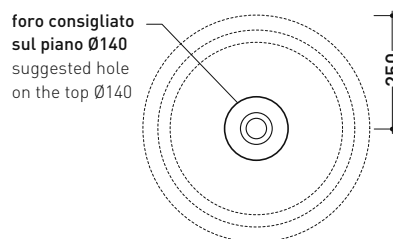

BN50A Bonola 50

Basin 50 cm - countertop or suitable for pedestal

• without overflow

Complements: Bonola pedestal (BN50C)
 Furniture BOX / CUBIKA - depth. 50
 DENVER furniture (DV103M)
 Line taps basin: ONE - NOKÉ - SI - FOLD - X1
 Line accessories: TWO - HOOP - NOKÉ - FOLD

Technical accessories: Chrome siphon (SIFL/CR) - Telescopic chrome siphon (SIFL066)
 Stop & Go drain (PLSG)
 CERAMIC Stop & Go drain (PLCE)
 Chrome waste with automatic integrated overflow (PLTPCR)
 Waste with automatic integrated overflow and ceramic cover (PLTPCE)
 Two piece set chrome tap filters (RF026)

Package dim. 53 x 17,5 x 49 cm | Weight 15,3 kg | Pz. Pallet n° 18

UNI EN 14688 - CL00 Dop-No14688

vista zenitale / zenital view

vista zenitale / zenital view

vista frontale / frontal view

sezione longitudinale / section

sizes in mm

Please consider a 2% tolerance on indicated measurements

CERAMIC: glossy finish

white black

matt finish

milky white carbone argilla cenere nuvola fango rosso rubens petrolio