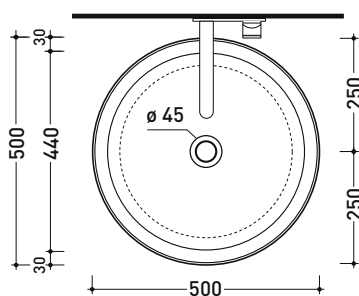

BN50A Bonola 50

Basin 50 cm - countertop or suitable for pedestal

• without overflow

Complements: Bonola pedestal (BN50C)
 Furniture BOX / CUBIKA - depth. 50
 DENVER furniture (DV103M)
 Line taps basin: ONE - NOKÉ - SI - FOLD - X1
 Line accessories: TWO - HOOP - NOKÉ - FOLD

Package dim. 53 x 17,5 x 49 cm | Weight 15,3 kg | Pz. Pallet n° 18

UNI EN 14688 - CL00 Dop-No14688

vista zenitale / zenital view

vista zenitale / zenital view

vista frontale / frontal view

sezione longitudinale / section

sizes in mm

Please consider a 2% tolerance on indicated measurements

CERAMIC: glossy finish

white black

matt finish

milky white carbone argilla cenere nuvola fango rosso rubens petrolio