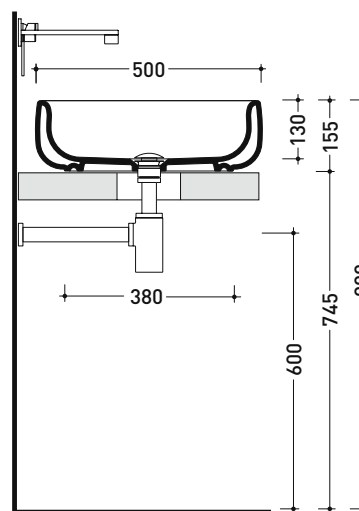

BN50A Bonola 50

Basin 50 cm - countertop or suitable for pedestal

• without overflow

Complements: Bonola pedestal (BN50C)
 Furniture BOX / CUBIKA - depth. 50
 DENVER furniture (DV103M)
 Line taps basin: ONE - NOKÉ - SI - FOLD - X1
 Line accessories: TWO - HOOP - NOKÉ - FOLD

Package dim. 53 x 17,5 x 49 cm | Weight 15,3 kg | Pz. Pallet n° 18

UNI EN 14688 - CL00 Dop-No14688

vista zenitale / zenital view

vista zenitale / zenital view

vista frontale / frontal view

sezione longitudinale / section

sizes in mm

Please consider a 2% tolerance on indicated measurements

CERAMIC: glossy finish

white black

matt finish

milky white carbone argilla cenere nuvola fango rosso rubens petrolio