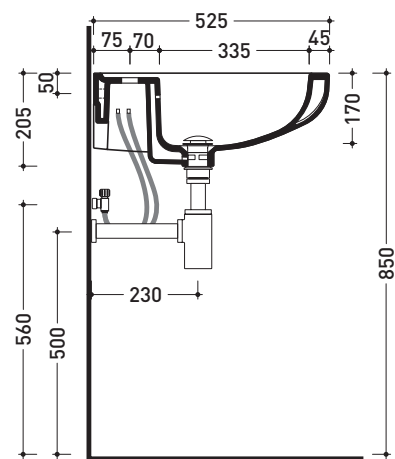

design **RODOLFO DORDONI**

2010

CM62L Como 62

Basin 62 cm wall hung or suitable for pedestal

Complements: **Como ceramic pedestal (CMC)**
Line taps basin: ONE - NOKÉ - FOLD - X1
Line accessories: TWO - HOOP - NOKÉ - FOLD

Package dim. **62,5 x 21 x 53,5 cm** | Weight **23,5 kg** | Pz. Pallet n° **12**

UNI EN 14688 - CL20 Dop-No14688

vista zenitale / zenital view

vista frontale / frontal view

sezione longitudinale / section

sizes in mm

Please consider a 2% tolerance on indicated measurements

CERAMIC: glossy finish

white black

matt finish

milky white graphite lava grey

FOR THE COLORS MARKED
ASK FOR AVAILABILITY