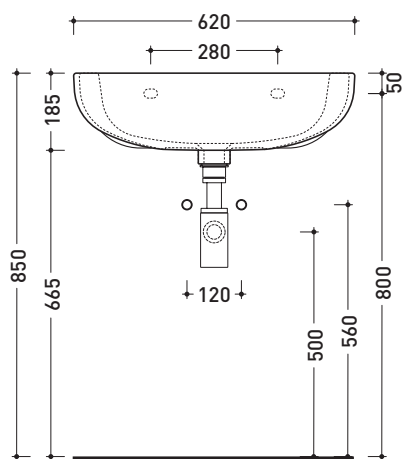

design **RODOLFO DORDONI**

2010

CM62L Como 62

Basin 62 cm wall hung or suitable for pedestal

Complements: **Como ceramic pedestal (CMC)**
Line taps basin: ONE - NOKÉ - FOLD - X1
Line accessories: TWO - HOOP - NOKÉ - FOLD

Package dim. **62,5 x 21 x 53,5 cm** | Weight **23,5 kg** | Pz. Pallet n° **12**

UNI EN 14688 - CL20 Dop-No14688

vista zenitale / zenital view

vista frontale / frontal view

sezione longitudinale / section

sizes in mm

Please consider a 2% tolerance on indicated measurements

CERAMIC: glossy finish

white black

matt finish

milky white graphite lava grey

FOR THE COLORS MARKED
ASK FOR AVAILABILITY