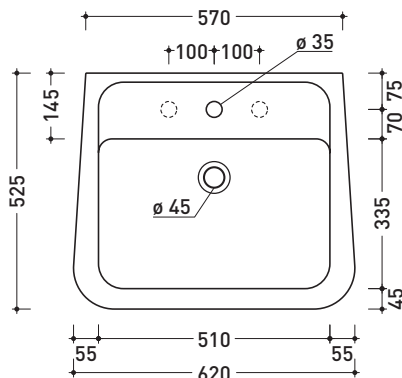

design **RODOLFO DORDONI**

2010

CM62L Como 62

Basin 62 cm wall hung or suitable for pedestal

Complements: **Como ceramic pedestal (CMC)**
Line taps basin: ONE - NOKÉ - FOLD - X1
Line accessories: TWO - HOOP - NOKÉ - FOLD

Package dim. **62,5 x 21 x 53,5 cm** | Weight **23,5 kg** | Pz. Pallet n° **12**

UNI EN 14688 - CL20 Dop-No14688

vista zenitale / zenital view

vista frontale / frontal view

sezione longitudinale / section

sizes in mm

Please consider a 2% tolerance on indicated measurements

CERAMIC: glossy finish

white black

matt finish

milky white graphite lava grey

FOR THE COLORS MARKED
ASK FOR AVAILABILITY