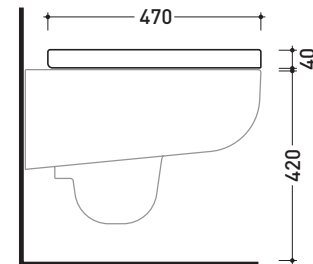

## CMCW03

Soft-closing thermosetting wrapping seat & cover

Complements: **Como back to wall wc** (CM117)  
**Como wall hung wc** (CM118)

Package dim. **51 x 40 x 6 cm** | Weight **3 kg** | Pz. Pallet n° -

art. CM117  
vista zenitale / zenital view

art. CM118  
vista zenitale / zenital view

vista laterale / lateral view

vista laterale / lateral view

size in mm

april 2016

**THERMOSETTING: glossy finish**

white