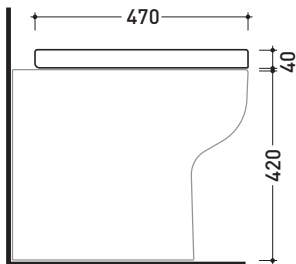

## CMCW03

Soft-closing thermosetting wrapping seat & cover

Complements: **Como back to wall wc** (CM117)  
**Como wall hung wc** (CM118)

Package dim. **51 x 40 x 6 cm** | Weight **3 kg** | Pz. Pallet n° -

art. CM117  
vista zenitale / zenital view

art. CM118  
vista zenitale / zenital view

vista laterale / lateral view

vista laterale / lateral view

size in mm

april 2016

**THERMOSETTING: glossy finish**

white