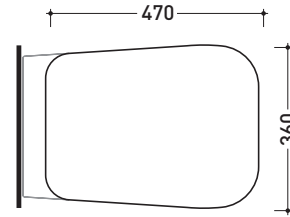

## CMCW03

Soft-closing thermosetting wrapping seat & cover

Complements: **Como back to wall wc** (CM117)  
**Como wall hung wc** (CM118)

Package dim. **51 x 40 x 6 cm** | Weight **3 kg** | Pz. Pallet n° -

art. CM117  
vista zenitale / zenital view

art. CM118  
vista zenitale / zenital view

vista laterale / lateral view

vista laterale / lateral view

size in mm

april 2016

**THERMOSETTING: glossy finish**

white