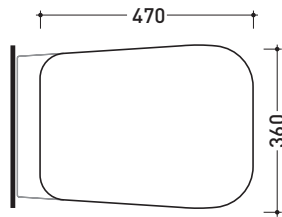

## CMCW03

Soft-closing thermosetting wrapping seat & cover

Complements: **Como back to wall wc** (CM117)  
**Como wall hung wc** (CM118)

Package dim. **51 x 40 x 6 cm** | Weight **3 kg** | Pz. Pallet n° -

art. CM117  
vista zenitale / zenital view

art. CM118  
vista zenitale / zenital view

vista laterale / lateral view

vista laterale / lateral view

size in mm

april 2016

**THERMOSETTING: glossy finish**

white