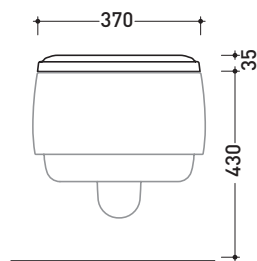

Weight **kg**

Pz. Pallet n° -

CE

vista zenitale / zenital view

vista laterale / lateral view

vista frontale / frontal view

sizes in mm

THERMOSETTING: glossy finish