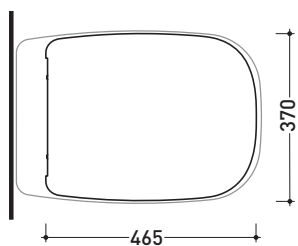

Flag

design **ALESSIO PINTO**

2019

➔ **FLAMINIA.**

FGCW03

Soft-closing thermosetting wrapping seat & cover
with QUICK-RELEASE HINGES

Complements: **Flag wall hung wc goclean (FG118G)**

Package dim. **cm**

Weight **kg**

Pz. Pallet n° -

CE

vista zenitale / zenital view

vista laterale / lateral view

vista frontale / frontal view

sizes in mm

THERMOSETTING: glossy finish