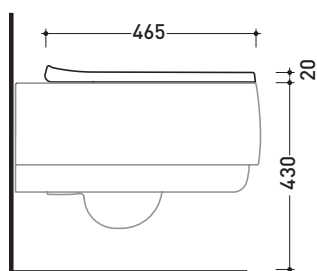

Weight **kg**

Pz. Pallet n° -

CE

vista zenitale / zenital view

vista laterale / lateral view

vista frontale / frontal view

sizes in mm

THERMOSETTING: glossy finish