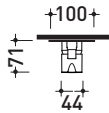

design **LORENZO DAMIANI**

2013

FL2081

Shower mixer 2 outlets with diverter

Complements: **Line accessories FOLD**

Package dim. **19 x 19 x 12 cm** | Weight **1,7 kg** | Pz. Pallet n° -

vista zenitale / zenital view

vista frontale / frontal view

vista laterale / lateral view

size in mm

april 2016

BRASS: glossy finish

Chrome