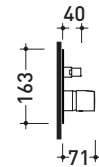

design **LORENZO DAMIANI**

2013

FL2081

Shower mixer 2 outlets with diverter

Complements: **Line accessories FOLD**

Package dim. **19 x 19 x 12 cm** | Weight **1,7 kg** | Pz. Pallet n° -

vista zenitale / zenital view

vista frontale / frontal view

vista laterale / lateral view

size in mm

april 2016

BRASS: glossy finish

Chrome