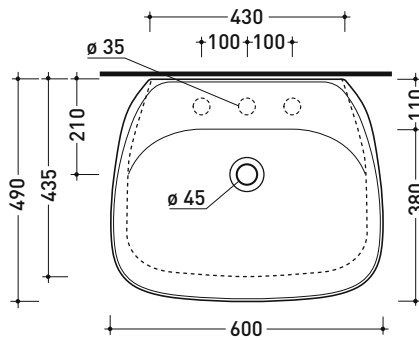

### Countertop - wall hung basin 60 cm with tap ledge

• with overflow • arranged for three holes tap

Complements: **FORTY6 shelf (F65058)**  
**FIL0 75 structure (FI75SV - FI75SC)**  
**Furniture CUBIKA - depth. 50 cm**  
**Furniture DENVER (DV103M)**  
**Line taps basin: ONE - NOKÉ - SI - FOLD - X1 - STIL**  
**Line accessories: TWO - HOOP - FOLD**

Package dim. cm | Weight 15 kg | Pz. Pallet n° -

CE UNI EN 14688 - CL20 Dop-No14688

vista zenitale / zenital view

vista zenitale / zenital view

vista frontale / frontal view

sezione longitudinale / section

sizes in mm

Please consider a 2% tolerance on indicated measurements