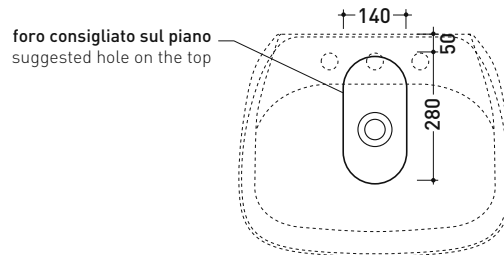

### Countertop - wall hung basin 60 cm with tap ledge

• with overflow • arranged for three holes tap

Complements: **FORTY6 shelf (F65058)**  
**FIL0 75 structure (FI75SV - FI75SC)**  
**Furniture CUBIKA - depth. 50 cm**  
**Furniture DENVER (DV103M)**  
**Line taps basin: ONE - NOKÉ - SI - FOLD - X1 - STIL**  
**Line accessories: TWO - HOOP - FOLD**

Package dim. cm | Weight 15 kg | Pz. Pallet n° -

CE UNI EN 14688 - CL20 Dop-No14688

vista zenitale / zenital view

vista zenitale / zenital view

vista frontale / frontal view

sezione longitudinale / section

sizes in mm

Please consider a 2% tolerance on indicated measurements