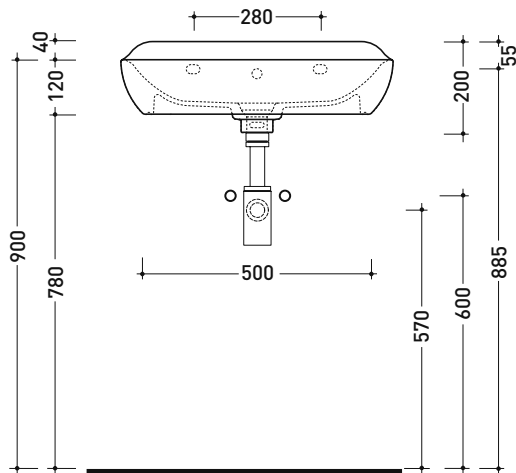

### Countertop - wall hung basin 60 cm with tap ledge

• with overflow • arranged for three holes tap

Complements: **FORTY6 shelf (F65058)**  
**FIL0 75 structure (FI75SV - FI75SC)**  
**Furniture CUBIKA - depth. 50 cm**  
**Furniture DENVER (DV103M)**  
**Line taps basin: ONE - NOKÉ - SI - FOLD - X1 - STIL**  
**Line accessories: TWO - HOOP - FOLD**

Package dim. cm | Weight 15 kg | Pz. Pallet n° -

CE UNI EN 14688 - CL20 Dop-No14688

vista zenitale / zenital view

vista zenitale / zenital view

vista frontale / frontal view

sezione longitudinale / section

sizes in mm

Please consider a 2% tolerance on indicated measurements