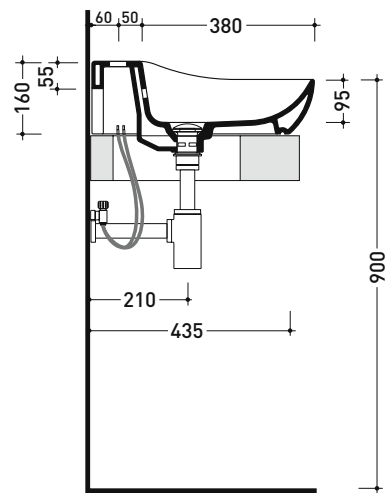

### Countertop - wall hung basin 60 cm with tap ledge

• with overflow • arranged for three holes tap

Complements: **FORTY6 shelf (F65058)**  
**FIL0 75 structure (FI75SV - FI75SC)**  
**Furniture CUBIKA - depth. 50 cm**  
**Furniture DENVER (DV103M)**  
**Line taps basin: ONE - NOKÉ - SI - FOLD - X1 - STIL**  
**Line accessories: TWO - HOOP - FOLD**

Package dim. cm | Weight 15 kg | Pz. Pallet n° -

CE UNI EN 14688 - CL20 Dop-No14688

vista zenitale / zenital view

vista zenitale / zenital view

vista frontale / frontal view

sezione longitudinale / section

sizes in mm

Please consider a 2% tolerance on indicated measurements