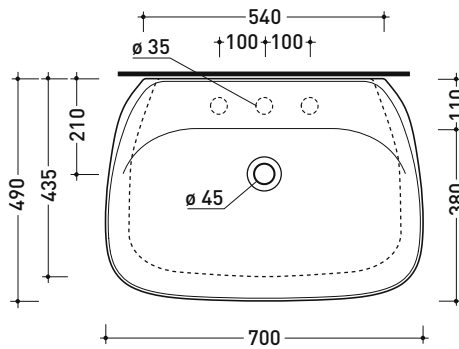

FU70L Fluo 70

Countertop - wall hung basin 70 cm with tap ledge

• with overflow • arranged for three holes tap

Complements: **FORTY6 shelf (F65058)**
Furniture CUBIKA - depth. 50 cm
Furniture DENVER
Line taps basin: ONE - NOKÉ - SI - FOLD - X1 - STIL
Line accessories: TWO - HOOP - FOLD

Package dim. cm | Weight 16 kg | Pz. Pallet n° -

CE UNI EN 14688 - CL20 Dop-No14688

vista zenitale / zenital view

vista zenitale / zenital view

vista frontale / frontal view

sezione longitudinale / section

sizes in mm

Please consider a 2% tolerance on indicated measurements