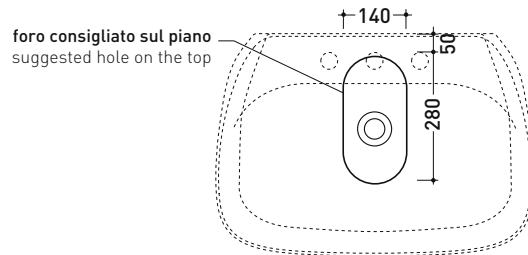

FU70L Fluo 70

Countertop - wall hung basin 70 cm with tap ledge

• with overflow • arranged for three holes tap

Complements: **FORTY6 shelf (F65058)**
Furniture CUBIKA - depth. 50 cm
Furniture DENVER
Line taps basin: ONE - NOKÉ - SI - FOLD - X1 - STIL
Line accessories: TWO - HOOP - FOLD

Technical accessories: **Chrome siphon (SIFL/CR) - Telescopic chrome siphon (SIFL066)**
Stop & Go drain (PLSG)
CERAMIC Stop & Go drain (PLCE)
Two piece set chrome tap filters (RF026)
Fixing kit for wall (9002)

Package dim. cm | Weight 16 kg | Pz. Pallet n° -

CE UNI EN 14688 - CL20 Dop-No14688

vista zenitale / zenital view

vista zenitale / zenital view

vista frontale / frontal view

sezione longitudinale / section

sizes in mm

Please consider a 2% tolerance on indicated measurements