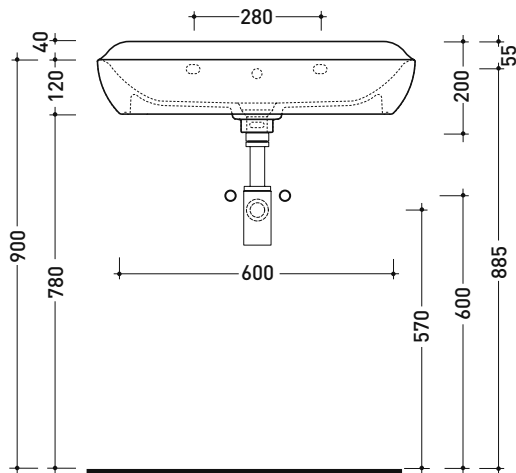

FU70L Fluo 70

Countertop - wall hung basin 70 cm with tap ledge

• with overflow • arranged for three holes tap

Complements: **FORTY6 shelf (F65058)**
Furniture CUBIKA - depth. 50 cm
Furniture DENVER
Line taps basin: ONE - NOKÉ - SI - FOLD - X1 - STIL
Line accessories: TWO - HOOP - FOLD

Package dim. cm | Weight 16 kg | Pz. Pallet n° -

CE UNI EN 14688 - CL20 Dop-No14688

vista zenitale / zenital view

vista zenitale / zenital view

vista frontale / frontal view

sezione longitudinale / section

sizes in mm

Please consider a 2% tolerance on indicated measurements