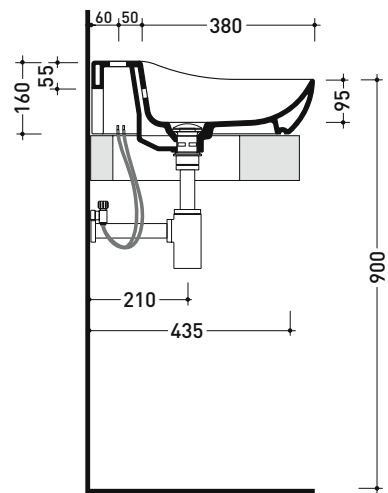

FU70L Fluo 70

Countertop - wall hung basin 70 cm with tap ledge

• with overflow • arranged for three holes tap

Complements: **FORTY6 shelf (F65058)**
Furniture CUBIKA - depth. 50 cm
Furniture DENVER
Line taps basin: ONE - NOKÉ - SI - FOLD - X1 - STIL
Line accessories: TWO - HOOP - FOLD

Package dim. cm | Weight 16 kg | Pz. Pallet n° -

CE UNI EN 14688 - CL20 Dop-No14688

vista zenitale / zenital view

vista zenitale / zenital view

vista frontale / frontal view

sezione longitudinale / section

sizes in mm

Please consider a 2% tolerance on indicated measurements