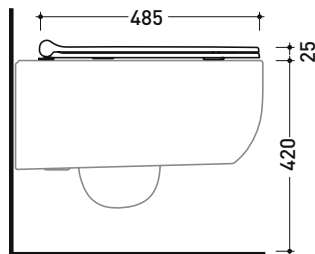

FUCW05

SLIM Soft-closing thermosetting seat&cover with **quick-release hinges**

Complements: Wall hung wc Fluo goclean (FU118G)

Package dim. cm | Weight 3 kg | Pz. Pallet n° -

vista zenitale / zenital view

vista laterale / lateral view

vista frontale / frontal view

sizes in mm