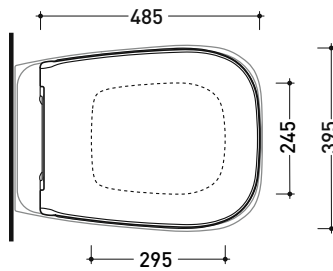

FUCW05

SLIM Soft-closing thermosetting seat&cover with **quick-release hinges**

Complements: Wall hung wc Fluo goclean (FU118G)

Package dim. cm | Weight 3 kg | Pz. Pallet n° -

vista zenitale / zenital view

vista laterale / lateral view

vista frontale / frontal view

sizes in mm