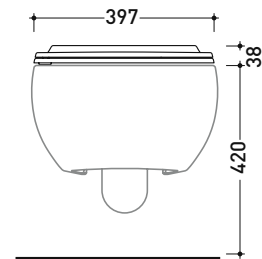

FUCW05

SLIM Soft-closing thermosetting seat&cover with **quick-release hinges**

Complements: Wall hung wc Fluo goclean (FU118G)

Package dim. cm | Weight 3 kg | Pz. Pallet n° -

vista zenitale / zenital view

vista laterale / lateral view

vista frontale / frontal view

sizes in mm