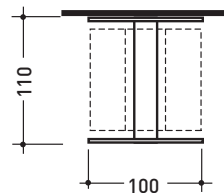

Hoop

design **JEREMY KING** and **RICCARDO ROSELLI**

2000

➔ **FLAMINIA.**

HPR

Paper holder

Complements: **Line taps:** ONE
Line taps: SI

Package dim. **12 x 8 x 9 cm** | Weight **0,6 kg** | Pz. Pallet n° -

vista frontale / frontal view

vista zenitale / zenital view

size in mm

january 2014

BRASS: glossy finish

chrome