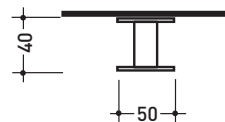

Hoop

design **JEREMY KING** and **RICCARDO ROSELLI**

2000

➔ **FLAMINIA.**

HPSP

Towel hook 5 cm

Complements: **Line taps:** ONE
Line taps: SI

Package dim. **12 x 8 x 9 cm** | Weight **0,2 kg** | Pz. Pallet n° -

vista frontale / frontal view

vista zenitale / zenital view

size in mm

january 2014

BRASS: glossy finish

chrome