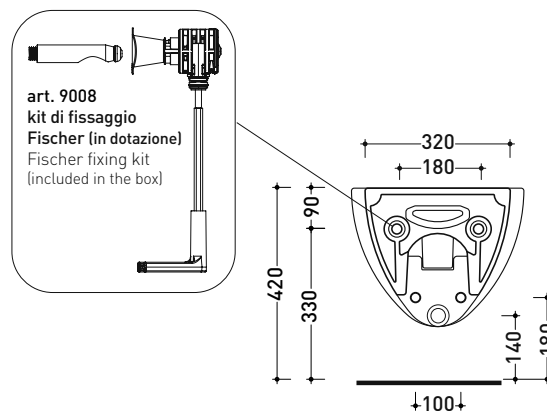

IO218

Wall hung single-hole bidet (fixing kit included art. 9008)
• with overflow

Complements: **Line taps bidet:** ONE - NOKÉ - SI - FOLD - X1 - STIL
Line accessories: TWO - HOOP - FOLD

Technical accessories: **Universal fixing bracket for wall hung wc/bidet (41/P)**
Short chrome siphon for bidet (SIFB/CR)
Stop & Go drain (PLSG)
CERAMIC Stop & Go drain (PLCE)
Two piece set chrome tap filters (RF026)

Package dim.

Weight 19 kg

Pz. Pallet n° 18

CE UNI EN 14528 - CL20 Dop-No14528

vista zenitale / zenital view

vista laterale / lateral view

sezione longitudinale / section

vista retro / back view