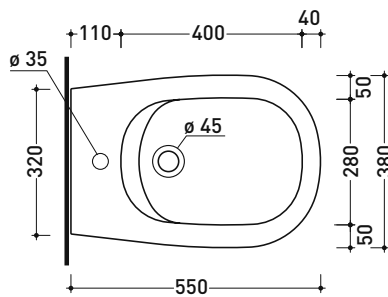

IO218

Wall hung single-hole bidet (fixing kit included art. 9008)
• with overflow

Complements: **Line taps bidet:** ONE - NOKÉ - SI - FOLD - X1 - STIL
Line accessories: TWO - HOOP - FOLD

Technical accessories: **Universal fixing bracket for wall hung wc/bidet (41/P)**
Short chrome siphon for bidet (SIFB/CR)
Stop & Go drain (PLSG)
CERAMIC Stop & Go drain (PLCE)
Two piece set chrome tap filters (RF026)

Package dim.

Weight 19 kg

Pz. Pallet n° 18

CE UNI EN 14528 - CL20 Dop-No14528

vista zenitale / zenital view

vista laterale / lateral view

sezione longitudinale / section

vista retro / back view