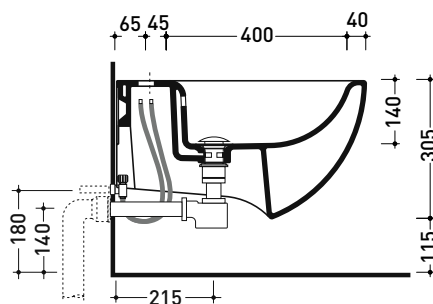

IO218

Wall hung single-hole bidet (fixing kit included art. 9008)
• with overflow

Complements: **Line taps bidet:** ONE - NOKÉ - SI - FOLD - X1 - STIL
Line accessories: TWO - HOOP - FOLD

Technical accessories: **Universal fixing bracket for wall hung wc/bidet (41/P)**
Short chrome siphon for bidet (SIFB/CR)
Stop & Go drain (PLSG)
CERAMIC Stop & Go drain (PLCE)
Two piece set chrome tap filters (RF026)

Package dim.

Weight 19 kg

Pz. Pallet n° 18

CE UNI EN 14528 - CL20 Dop-No14528

vista zenitale / zenital view

vista laterale / lateral view

sezione longitudinale / section

vista retro / back view