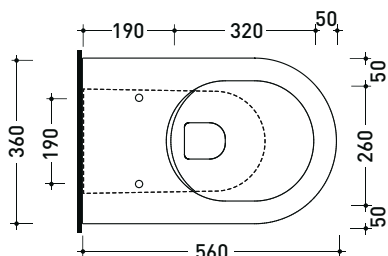

Package dim. 56,5 x 37 x 43,5 cm | Weight 31,5 kg | Pz. Pallet n° 15

CE UNI EN 997

Dop-No997

pag. 1/2

FLAMINIA does not recommend combining this toilet model with rapid-flow/flushometer systems or traditional high tanks

da/from 50 a/to 320 mm

sezione longitudinale / section

### LKRS (SET: LKRS)

da/ from 160 a/ to 180 mm