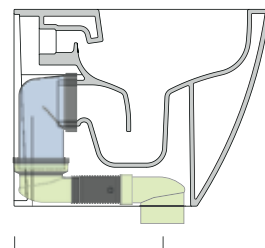

### LKRS (SET: LKRS)

da/ from 160 a/ to 180 mm

### LK1820 (SET: LKRS+LKR20)

da/ from 180 a/ to 200 mm

### LK2233 (SET: LKR90+LKR33)

da/ from 220 a/ to 320\* mm

**WARNING: THE DRAINAGE CONNECTORS ARE NOT INCLUDED**