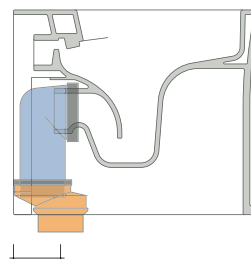

connessioni di scarico
da acquistare
separatamente
drainage connector
to be purchased separately

da/from 50 a/to 430 mm
sezione longitudinale / section

NOTICE: floor fixing by silicone

KIT SUITABLE FOR WALL TRAP

LKR00 (SET: LKR00)

KIT SUITABLE FOR FLOOR TRAP

LKR90 (SET: LKR90)

da/from 50 a/to 80 mm

LK8010 (SET: LKR90+LKR20)

da/from 80 a/to 100 mm

LK1012 (SET: LKR90+LKR40)

da/from 100 a/to 120 mm

LK1214 (SET: LKRS+LKR40)

da/from 120 a/to 140 mm

LK1416 (SET: LKRS+LKR20)

da/from 140 a/to 160 mm

LKRS (SET: LKRS)

da/from 160 a/to 180 mm

LK1820 (SET: LKRS+LKR20)

da/from 180 a/to 200 mm

LK2022 (SET: LKRS+LKR40)

da/from 200 a/to 220 mm

LK2233 (SET: LKR90+LKR33)

da/from 220 a/to 430* mm

WARNING: THE DRAINAGE CONNECTORS ARE NOT INCLUDED