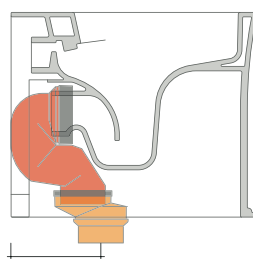

connessioni di scarico
da acquistare
separatamente
drainage connector
to be purchased separately

da/from 50 a/to 430 mm
sezione longitudinale / section

NOTICE: floor fixing by silicone

KIT SUITABLE FOR WALL TRAP

LKR00 (SET: LKR00)

KIT SUITABLE FOR FLOOR TRAP

LKR90 (SET: LKR90)

da/from 50 a/to 80 mm

LK8010 (SET: LKR90+LKR20)

da/from 80 a/to 100 mm

LK1012 (SET: LKR90+LKR40)

da/from 100 a/to 120 mm

LK1214 (SET: LKRS+LKR40)

da/from 120 a/to 140 mm

LK1416 (SET: LKRS+LKR20)

da/from 140 a/to 160 mm

LKRS (SET: LKRS)

da/from 160 a/to 180 mm

LK1820 (SET: LKRS+LKR20)

da/from 180 a/to 200 mm

LK2022 (SET: LKRS+LKR40)

da/from 200 a/to 220 mm

LK2233 (SET: LKR90+LKR33)

da/from 220 a/to 430* mm

WARNING: THE DRAINAGE CONNECTORS ARE NOT INCLUDED