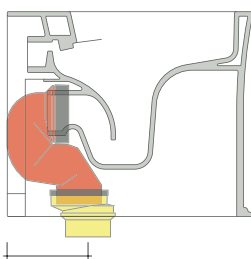

connessioni di scarico
da acquistare
separatamente
drainage connector
to be purchased separately

da/from 50 a/to 430 mm
sezione longitudinale / section

NOTICE: floor fixing by silicone

KIT SUITABLE FOR WALL TRAP

LKR00 (SET: LKR00)

KIT SUITABLE FOR FLOOR TRAP

LKR90 (SET: LKR90)

da/from 50 a/to 80 mm

LK8010 (SET: LKR90+LKR20)

da/from 80 a/to 100 mm

LK1012 (SET: LKR90+LKR40)

da/from 100 a/to 120 mm

LK1214 (SET: LKRS+LKR40)

da/from 120 a/to 140 mm

LK1416 (SET: LKRS+LKR20)

da/from 140 a/to 160 mm

LKRS (SET: LKRS)

da/from 160 a/to 180 mm

LK1820 (SET: LKRS+LKR20)

da/from 180 a/to 200 mm

LK2022 (SET: LKRS+LKR40)

da/from 200 a/to 220 mm

LK2233 (SET: LKR90+LKR33)

da/from 220 a/to 430* mm

WARNING: THE DRAINAGE CONNECTORS ARE NOT INCLUDED