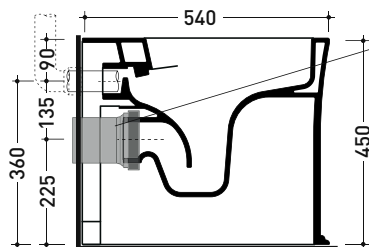

MA117RG

Back to wall wc PLUS* goclean

* WARNING: bends and connectors are on demand

Complements: SLIM soft-closing thermosetting seat&cover (MACW05)
Line accessories EVERGREEN

Technical accessories:

- *Kit suitable for wall trap H 230 mm (LKR00)
- *Kit suitable for floor trap from 50 to 80 mm (LKR90)
- *Kit suitable for floor trap from 80 to 100 mm (LK8010)
- *Kit suitable for floor trap from 100 to 120 mm (LK1012)
- *Kit suitable for floor trap from 120 to 140 mm (LK1214)
- *Kit suitable for floor trap from 140 to 160 mm (LK1416)
- *Kit suitable for floor trap from 160 to 180 mm (LKRS)
- *Kit suitable for floor trap from 180 to 200 mm (LK1820)
- *Kit suitable for floor trap from 200 to 220 mm (LK2022)
- *Kit suitable for floor trap from 220 to 430 mm (LK2233)

Package dim.

Weight 30,5 kg

Pz. Pallet n°

CE UNI EN 997

Dop-No997

pag. 1/2

FLAMINIA does not recommend combining this toilet model with rapid-flow/flushometer systems or traditional high tanks

vista zenitale / zenital view

vista laterale / lateral view

vista retro / back view

SCARICO A PARETE
PREDISPOSTO PER WC SOSPESO
WALL DISCHARGE ARRANGEMENT
FOR WALL-HUNG WC

sezione longitudinale / section

SCARICO A PAVIMENTO
PREDISPOSTO DA 5 A 43 CM
ARRANGEMENT DISCHARGE
TO FLOOR FROM 5 TO 43 CM

LK1214 (SET: LKRS+LKR40)

da/from 120 a/to 140 mm

LK1416 (SET: LKRS+LKR20)

da/from 140 a/to 160 mm

LKRS (SET: LKRS)

da/from 160 a/to 180 mm

LK1820 (SET: LKRS+LKR20)

da/from 180 a/to 200 mm