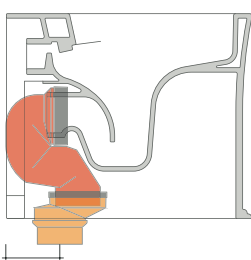

connessioni di scarico
da acquistare
separatamente
drainage connector
to be purchased separately

da/from 50 a/to 430 mm
sezione longitudinale / section

NOTICE: floor fixing by silicone

KIT SUITABLE FOR WALL TRAP

LKR00 (SET: LKR00)

KIT SUITABLE FOR FLOOR TRAP

LKR90 (SET: LKR90)

da/from 50 a/to 80 mm

LK8010 (SET: LKR90+LKR20)

da/from 80 a/to 100 mm

LK1012 (SET: LKR90+LKR40)

da/from 100 a/to 120 mm

LK1214 (SET: LKRS+LKR40)

da/from 120 a/to 140 mm

LK1416 (SET: LKRS+LKR20)

da/from 140 a/to 160 mm

LKRS (SET: LKRS)

da/from 160 a/to 180 mm

LK1820 (SET: LKRS+LKR20)

da/from 180 a/to 200 mm

LK2022 (SET: LKRS+LKR40)

da/from 200 a/to 220 mm

LK2233 (SET: LKR90+LKR33)

da/from 220 a/to 430* mm

WARNING: THE DRAINAGE CONNECTORS ARE NOT INCLUDED