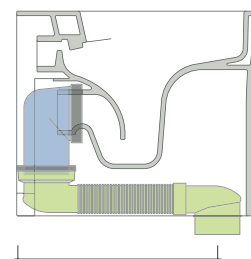

connessioni di scarico
da acquistare
separatamente
drainage connector
to be purchased separately

da/from 50 a/to 430 mm
sezione longitudinale / section

NOTICE: floor fixing by silicone

KIT SUITABLE FOR WALL TRAP

LKR00 (SET: LKR00)

KIT SUITABLE FOR FLOOR TRAP

LKR90 (SET: LKR90)

da/from 50 a/to 80 mm

LK8010 (SET: LKR90+LKR20)

da/from 80 a/to 100 mm

LK1012 (SET: LKR90+LKR40)

da/from 100 a/to 120 mm

LK1214 (SET: LKRS+LKR40)

da/from 120 a/to 140 mm

LK1416 (SET: LKRS+LKR20)

da/from 140 a/to 160 mm

LKRS (SET: LKRS)

da/from 160 a/to 180 mm

LK1820 (SET: LKRS+LKR20)

da/from 180 a/to 200 mm

LK2022 (SET: LKRS+LKR40)

da/from 200 a/to 220 mm

LK2233 (SET: LKR90+LKR33)

da/from 220 a/to 430* mm

WARNING: THE DRAINAGE CONNECTORS ARE NOT INCLUDED