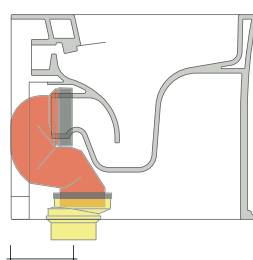

connessioni di scarico
da acquistare
separatamente
drainage connector
to be purchased separately

da/from 50 a/to 430 mm
sezione longitudinale / section

NOTICE: floor fixing by silicone

KIT SUITABLE FOR WALL TRAP

LKR00 (SET: LKR00)

KIT SUITABLE FOR FLOOR TRAP

LKR90 (SET: LKR90)

da/from 50 a/to 80 mm

LK8010 (SET: LKR90+LKR20)

da/from 80 a/to 100 mm

LK1012 (SET: LKR90+LKR40)

da/from 100 a/to 120 mm

LK1214 (SET: LKRS+LKR40)

da/from 120 a/to 140 mm

LK1416 (SET: LKRS+LKR20)

da/from 140 a/to 160 mm

LKRS (SET: LKRS)

da/from 160 a/to 180 mm

LK1820 (SET: LKRS+LKR20)

da/from 180 a/to 200 mm

LK2022 (SET: LKRS+LKR40)

da/from 200 a/to 220 mm

LK2233 (SET: LKR90+LKR33)

da/from 220 a/to 430* mm

WARNING: THE DRAINAGE CONNECTORS ARE NOT INCLUDED