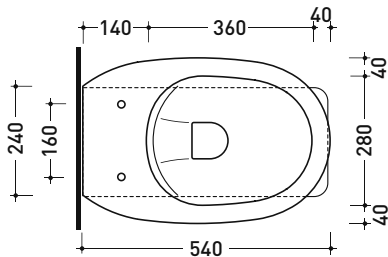

Package dim.

Weight 30,5 kg

Pz. Pallet n°

CE UNI EN 997

Dop-No997

pag. 1/2

FLAMINIA does not recommend combining this toilet model with rapid-flow/flushometer systems or traditional high tanks

vista zenitale / zenital view

vista laterale / lateral view

vista retro / back view

SCARICO A PARETE
PREDISPOSTO PER WC SOSPESO
WALL DISCHARGE ARRANGEMENT
FOR WALL-HUNG WC

sezione longitudinale / section

SCARICO A PAVIMENTO
PREDISPOSTO DA 5 A 43 CM
ARRANGEMENT DISCHARGE
TO FLOOR FROM 5 TO 43 CM