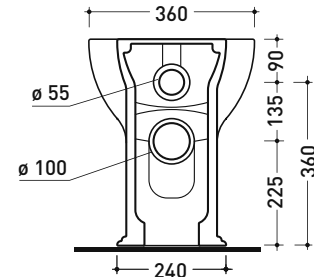

MA117RG

Back to wall wc PLUS* goclean

* WARNING: bends and connectors are on demand

Complements: SLIM soft-closing thermosetting seat&cover (MACW05)
Line accessories EVERGREEN

Technical accessories:

- *Kit suitable for wall trap H 230 mm (LKR00)
- *Kit suitable for floor trap from 50 to 80 mm (LKR90)
- *Kit suitable for floor trap from 80 to 100 mm (LK8010)
- *Kit suitable for floor trap from 100 to 120 mm (LK1012)
- *Kit suitable for floor trap from 120 to 140 mm (LK1214)
- *Kit suitable for floor trap from 140 to 160 mm (LK1416)
- *Kit suitable for floor trap from 160 to 180 mm (LKRS)
- *Kit suitable for floor trap from 180 to 200 mm (LK1820)
- *Kit suitable for floor trap from 200 to 220 mm (LK2022)
- *Kit suitable for floor trap from 220 to 430 mm (LK2233)

Package dim.

Weight 30,5 kg

Pz. Pallet n°

CE UNI EN 997

Dop-No997

pag. 1/2

FLAMINIA does not recommend combining this toilet model with rapid-flow/flushometer systems or traditional high tanks

vista zenitale / zenital view

vista laterale / lateral view

vista retro / back view

SCARICO A PARETE
PREDISPOSTO PER WC SOSPESO
WALL DISCHARGE ARRANGEMENT
FOR WALL-HUNG WC

sezione longitudinale / section

SCARICO A PAVIMENTO
PREDISPOSTO DA 5 A 43 CM
ARRANGEMENT DISCHARGE
TO FLOOR FROM 5 TO 43 CM

LK1214 (SET: LKRS+LKR40)

da/from 120 a/to 140 mm

LK1416 (SET: LKRS+LKR20)

da/from 140 a/to 160 mm

LKRS (SET: LKRS)

da/from 160 a/to 180 mm

LK1820 (SET: LKRS+LKR20)

da/from 180 a/to 200 mm