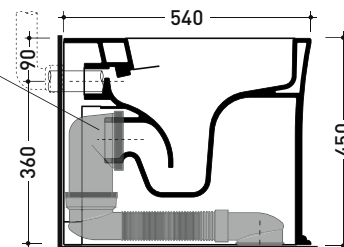

Package dim.

Weight 30,5 kg

Pz. Pallet n°

CE UNI EN 997

Dop-No997

pag. 1/2

FLAMINIA does not recommend combining this toilet model with rapid-flow/flushometer systems or traditional high tanks

vista zenitale / zenital view

vista laterale / lateral view

vista retro / back view

SCARICO A PARETE
PREDISPOSTO PER WC SOSPESO
WALL DISCHARGE ARRANGEMENT
FOR WALL-HUNG WC

sezione longitudinale / section

SCARICO A PAVIMENTO
PREDISPOSTO DA 5 A 43 CM
ARRANGEMENT DISCHARGE
TO FLOOR FROM 5 TO 43 CM

connessioni di scarico
da acquistare
separatamente
drainage connector
to be purchased separately

da/from 50 a/to 430 mm
sezione longitudinale / section

NOTICE: floor fixing by silicone

KIT SUITABLE FOR WALL TRAP

LK1214 (SET: LKRS+LKR40)

da/from 120 a/to 140 mm

LK1416 (SET: LKRS+LKR20)

da/from 140 a/to 160 mm

LKRS (SET: LKRS)

da/from 160 a/to 180 mm

LK1820 (SET: LKRS+LKR20)

da/from 180 a/to 200 mm