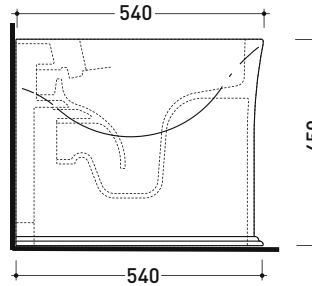

Package dim.

Weight 30,5 kg

Pz. Pallet n°

CE UNI EN 997

Dop-No997

pag. 1/2

FLAMINIA does not recommend combining this toilet model with rapid-flow/flushometer systems or traditional high tanks

vista zenitale / zenital view

vista laterale / lateral view

vista retro / back view

SCARICO A PARETE
PREDISPOSTO PER WC SOSPESO
WALL DISCHARGE ARRANGEMENT
FOR WALL-HUNG WC

sezione longitudinale / section

SCARICO A PAVIMENTO
PREDISPOSTO DA 5 A 43 CM
ARRANGEMENT DISCHARGE
TO FLOOR FROM 5 TO 43 CM