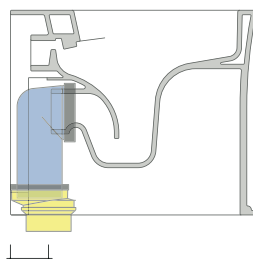

connessioni di scarico
da acquistare
separatamente
drainage connector
to be purchased separately

da/from 50 a/to 430 mm
sezione longitudinale / section

NOTICE: floor fixing by silicone

KIT SUITABLE FOR WALL TRAP

LKR00 (SET: LKR00)

KIT SUITABLE FOR FLOOR TRAP

LKR90 (SET: LKR90)

da/from 50 a/to 80 mm

LK8010 (SET: LKR90+LKR20)

da/from 80 a/to 100 mm

LK1012 (SET: LKR90+LKR40)

da/from 100 a/to 120 mm

LK1214 (SET: LKRS+LKR40)

da/from 120 a/to 140 mm

LK1416 (SET: LKRS+LKR20)

da/from 140 a/to 160 mm

LKRS (SET: LKRS)

da/from 160 a/to 180 mm

LK1820 (SET: LKRS+LKR20)

da/from 180 a/to 200 mm

LK2022 (SET: LKRS+LKR40)

da/from 200 a/to 220 mm

LK2233 (SET: LKR90+LKR33)

da/from 220 a/to 430* mm

WARNING: THE DRAINAGE CONNECTORS ARE NOT INCLUDED