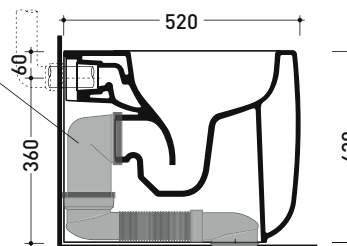

Floor fixing kit (9003)

Package dim. 53 x 35,5 x 43 cm | Weight 30,5 kg | Pz. Pallet n° 15

UNI EN 997

Dop-No997

pag. 1/2

FLAMINIA does not recommend combining this toilet model with rapid-flow/flushometer systems or traditional high tanks

vista zenitale / zenital view

vista laterale / lateral view

vista retro / back view

SCARICO A PARETE
PREDISPOSTO PER WC SOSPESO
WALL DISCHARGE ARRANGEMENT
FOR WALL-HUNG WC

sezione longitudinale / section

SCARICO A PAVIMENTO
PREDISPOSTO DA 5 A 38 CM
ARRANGEMENT DISCHARGE
TO FLOOR FROM 5 TO 38 CM

connessioni di scarico da acquistare separatamente
drainage connector to be purchased separately

da/from 50 a/to 380 mm

sezione longitudinale / section

sizes in mm

Please consider a 2% tolerance on indicated measurements