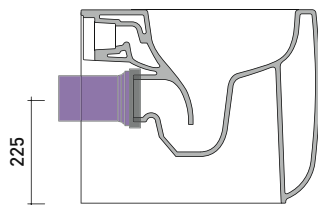

vista zenitale / zenital view

vista laterale / lateral view

vista retro / back view

SCARICO A PARETE
PREDISPOSTO PER WC SOSPESO
WALL DISCHARGE ARRANGEMENT
FOR WALL-HUNG WC

sezione longitudinale / section

SCARICO A PAVIMENTO
PREDISPOSTO DA 5 A 38 CM
ARRANGEMENT DISCHARGE
TO FLOOR FROM 5 TO 38 CM

connessioni di scarico da acquistare separatamente
drainage connector to be purchased separately

da/from 50 a/to 380 mm

sezione longitudinale / section

sizes in mm

Please consider a 2% tolerance on indicated measurements

march 2023

KIT SUITABLE FOR WALL TRAP

LKR00 (SET: LKR00)

KIT SUITABLE FOR FLOOR TRAP

LKR90 (SET: LKR90)

da/ from 50 a/ to 80 mm

LK8010 (SET: LKR90+LKR20)

da/ from 80 a/ to 100 mm

LK1012 (SET: LKR90+LKR40)

da/ from 100 a/ to 120 mm

LK1214 (SET: LKRS+LKR40)

da/ from 120 a/ to 140 mm

LK1416 (SET: LKRS+LKR20)

da/ from 140 a/ to 160 mm

LKRS (SET: LKRS)

da/ from 160 a/ to 180 mm