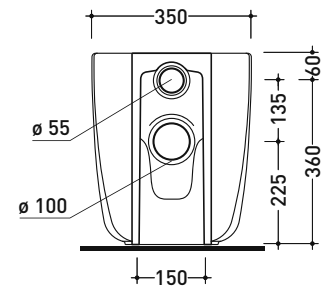

Floor fixing kit (9003)

Package dim. 53 x 35,5 x 43 cm | Weight 30,5 kg | Pz. Pallet n° 15

UNI EN 997

Dop-No997

pag. 1/2

FLAMINIA does not recommend combining this toilet model with rapid-flow/flushometer systems or traditional high tanks

vista zenitale / zenital view

vista laterale / lateral view

vista retro / back view

SCARICO A PARETE
PREDISPOSTO PER WC SOSPESO
WALL DISCHARGE ARRANGEMENT
FOR WALL-HUNG WC

sezione longitudinale / section

SCARICO A PAVIMENTO
PREDISPOSTO DA 5 A 38 CM
ARRANGEMENT DISCHARGE
TO FLOOR FROM 5 TO 38 CM

connessioni di scarico da acquistare separatamente
drainage connector to be purchased separately

da/from 50 a/to 380 mm

sezione longitudinale / section

sizes in mm

Please consider a 2% tolerance on indicated measurements