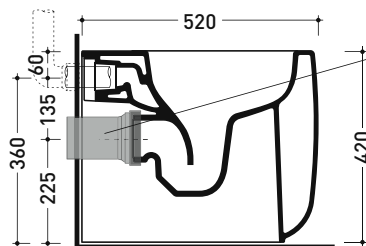

Floor fixing kit (9003)

Package dim. 53 x 35,5 x 43 cm | Weight 30,5 kg | Pz. Pallet n° 15

UNI EN 997

Dop-No997

pag. 1/2

FLAMINIA does not recommend combining this toilet model with rapid-flow/flushometer systems or traditional high tanks

vista zenitale / zenital view

vista laterale / lateral view

vista retro / back view

SCARICO A PARETE
PREDISPOSTO PER WC SOSPESO
WALL DISCHARGE ARRANGEMENT
FOR WALL-HUNG WC

sezione longitudinale / section

SCARICO A PAVIMENTO
PREDISPOSTO DA 5 A 38 CM
ARRANGEMENT DISCHARGE
TO FLOOR FROM 5 TO 38 CM

connessioni di scarico da acquistare separatamente
drainage connector to be purchased separately

da/from 50 a/to 380 mm

sezione longitudinale / section

sizes in mm

Please consider a 2% tolerance on indicated measurements