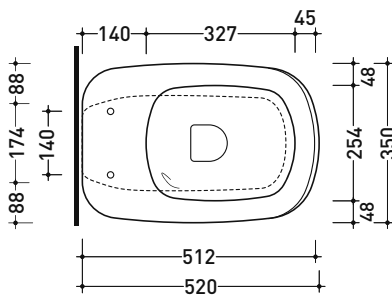

Floor fixing kit (9003)

Package dim. 53 x 35,5 x 43 cm | Weight 30,5 kg | Pz. Pallet n° 15

UNI EN 997

Dop-No997

pag. 1/2

FLAMINIA does not recommend combining this toilet model with rapid-flow/flushometer systems or traditional high tanks

vista zenitale / zenital view

vista laterale / lateral view

vista retro / back view

SCARICO A PARETE
PREDISPOSTO PER WC SOSPESO
WALL DISCHARGE ARRANGEMENT
FOR WALL-HUNG WC

sezione longitudinale / section

SCARICO A PAVIMENTO
PREDISPOSTO DA 5 A 38 CM
ARRANGEMENT DISCHARGE
TO FLOOR FROM 5 TO 38 CM

connessioni di scarico da acquistare separatamente
drainage connector to be purchased separately

da/from 50 a/to 380 mm

sezione longitudinale / section

sizes in mm

Please consider a 2% tolerance on indicated measurements