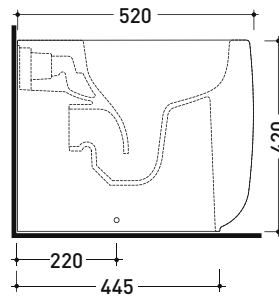

Technical accessories:

- *Kit suitable for wall trap H 230 mm (LKR00)
- *Kit suitable for floor trap from 50 to 80 mm (LKR90)
- *Kit suitable for floor trap from 80 to 100 mm (LK8010)
- *Kit suitable for floor trap from 100 to 120 mm (LK1012)
- *Kit suitable for floor trap from 120 to 140 mm (LK1214)
- *Kit suitable for floor trap from 140 to 160 mm (LK1416)
- *Kit suitable for floor trap from 160 to 180 mm (LKRS)
- *Kit suitable for floor trap from 180 to 200 mm (LK1820)
- *Kit suitable for floor trap from 200 to 220 mm (LK2022)
- *Kit suitable for floor trap from 220 to 320 mm (LK2233)

Floor fixing kit (9003)

Package dim. 53 x 35,5 x 43 cm | Weight 30,5 kg | Pz. Pallet n° 15

UNI EN 997

Dop-No997

pag. 1/2

FLAMINIA does not recommend combining this toilet model with rapid-flow/flushometer systems or traditional high tanks

vista zenitale / zenital view

vista laterale / lateral view

vista retro / back view

SCARICO A PARETE
PREDISPOSTO PER WC SOSPESO
WALL DISCHARGE ARRANGEMENT
FOR WALL-HUNG WC

sezione longitudinale / section

SCARICO A PAVIMENTO
PREDISPOSTO DA 5 A 38 CM
ARRANGEMENT DISCHARGE
TO FLOOR FROM 5 TO 38 CM

connessioni di scarico da acquistare separatamente
drainage connector to be purchased separately

da/from 50 a/to 380 mm

sezione longitudinale / section

sizes in mm

Please consider a 2% tolerance on indicated measurements