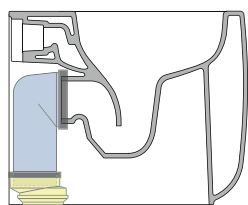

connessioni di scarico da acquistare separatamente
drainage connector to be purchased separately

da/from 50 a/to 380 mm

sezione longitudinale / section

sizes in mm

Please consider a 2% tolerance on indicated measurements

march 2023

KIT SUITABLE FOR WALL TRAP

LKR00 (SET: LKR00)

KIT SUITABLE FOR FLOOR TRAP

LKR90 (SET: LKR90)

da/ from 50 a/ to 80 mm

LK8010 (SET: LKR90+LKR20)

da/ from 80 a/ to 100 mm

LK1012 (SET: LKR90+LKR40)

da/ from 100 a/ to 120 mm

LK1214 (SET: LKRS+LKR40)

da/ from 120 a/ to 140 mm

LK1416 (SET: LKRS+LKR20)

da/ from 140 a/ to 160 mm

LKRS (SET: LKRS)

da/ from 160 a/ to 180 mm

LK1820 (SET: LKRS+LKR20)

da/ from 180 a/ to 200 mm

LK2022 (SET: LKRS+LKR40)

da/ from 200 a/ to 220 mm

LK2233 (SET: LKR90+LKR33)

da/ from 220 a/ to 380* mm

ATTENTION: THE DRAINAGE CONNECTORS ARE NOT INCLUDED