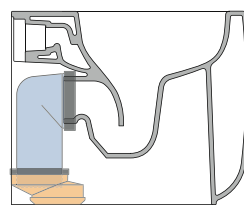

connessioni di scarico da acquistare separatamente
drainage connector to be purchased separately

da/from 50 a/to 380 mm

sezione longitudinale / section

sizes in mm

Please consider a 2% tolerance on indicated measurements

march 2023

KIT SUITABLE FOR WALL TRAP

LKR00 (SET: LKR00)

KIT SUITABLE FOR FLOOR TRAP

LKR90 (SET: LKR90)

da/ from 50 a/ to 80 mm

LK8010 (SET: LKR90+LKR20)

da/ from 80 a/ to 100 mm

LK1012 (SET: LKR90+LKR40)

da/ from 100 a/ to 120 mm

LK1214 (SET: LKRS+LKR40)

da/ from 120 a/ to 140 mm

LK1416 (SET: LKRS+LKR20)

da/ from 140 a/ to 160 mm

LKRS (SET: LKRS)

da/ from 160 a/ to 180 mm

LK1820 (SET: LKRS+LKR20)

da/ from 180 a/ to 200 mm

LK2022 (SET: LKRS+LKR40)

da/ from 200 a/ to 220 mm

LK2233 (SET: LKR90+LKR33)

da/ from 220 a/ to 380* mm

ATTENTION: THE DRAINAGE CONNECTORS ARE NOT INCLUDED