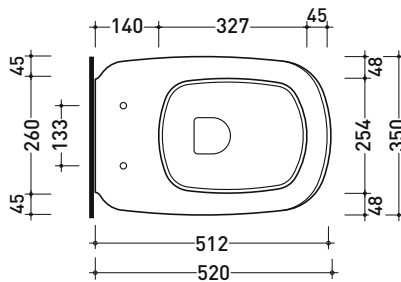

Package dim. **53,4 x 35,4 x 40 cm** | Weight **26,5 kg** | Pz. Pallet n° **15**

CE UNI EN 997

Dop-No997

WHILE STOCKS LAST

FLAMINIA does not recommend combining this toilet model with rapid-flow/flushometer systems or traditional high tanks

vista zenitale / zenital view

vista laterale / lateral view

sezione longitudinale / section

vista retro / back view