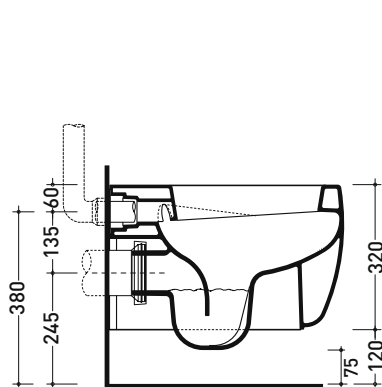

MN118

Wall hung wc (wall fixing kit art. 9008 included)

Complements: **Soft-closing thermosetting wrapping seat&cover (MNCW03)**
 Line accessories: **TWO - HOOP - FOLD**

Technical accessories: **Universal fixing bracket for wall hung wc/bidet (41/P)**

Package dim. **53,4 x 35,4 x 40 cm** | Weight **26,5 kg** | Pz. Pallet n° **15**

CE UNI EN 997

Dop-No997

WHILE STOCKS LAST

FLAMINIA does not recommend combining this toilet model with rapid-flow/flushometer systems or traditional high tanks

vista zenitale / zenital view

vista laterale / lateral view

sezione longitudinale / section

vista retro / back view