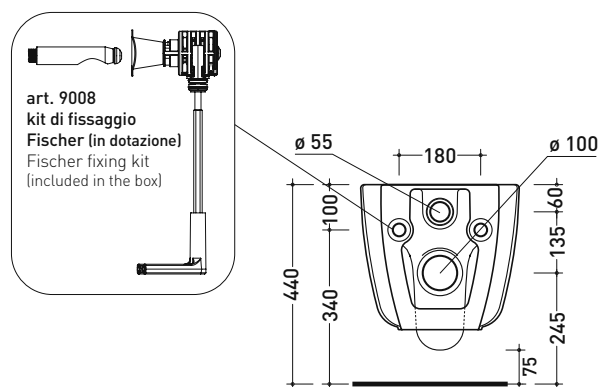

MN118

Wall hung wc (wall fixing kit art. 9008 included)

Complements: **Soft-closing thermosetting wrapping seat&cover (MNCW03)**
 Line accessories: **TWO - HOOP - FOLD**

Technical accessories: **Universal fixing bracket for wall hung wc/bidet (41/P)**

Package dim. **53,4 x 35,4 x 40 cm** | Weight **26,5 kg** | Pz. Pallet n° **15**

CE UNI EN 997

Dop-No997

WHILE STOCKS LAST

FLAMINIA does not recommend combining this toilet model with rapid-flow/flushometer systems or traditional high tanks

vista zenitale / zenital view

vista laterale / lateral view

sezione longitudinale / section

vista retro / back view