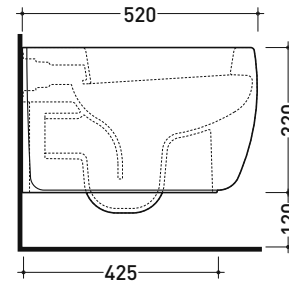

Package dim. **53,4 x 35,4 x 40 cm** | Weight **26,5 kg** | Pz. Pallet n° **15**

CE UNI EN 997

Dop-No997

WHILE STOCKS LAST

FLAMINIA does not recommend combining this toilet model with rapid-flow/flushometer systems or traditional high tanks

vista zenitale / zenital view

vista laterale / lateral view

sezione longitudinale / section

vista retro / back view