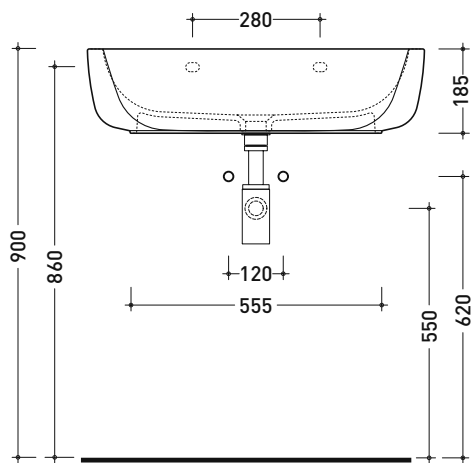

MN74L Monò 74

Countertop - wall hung basin 74 cm

• without overflow • arranged for three tap holes

Complements: FORTY6 shelf (F6MN74)
 CUBIKA wall hung vanity units depth 50 cm
 DENVER furniture (DV103M)
 Line taps basin: ONE - NOKÉ - FOLD - SI - X1 - STIL
 Line accessories: TWO - HOOP - FOLD

Technical accessories: Chrome siphon (SIFL/CR) - Telescopic chrome siphon (SIFL066)
 Stop & Go drain (PLSG)
 CERAMIC Stop & Go drain (PLCE)
 Chrome waste with automatic integrated overflow (PLTPCR)
 Waste with automatic integrated overflow and ceramic cover (PLTPCE)
 Two piece set chrome tap filters (RF026)
 Fixing kit for wall (9002)

Package dim. 75,5 x 19 x 50,5 cm | Weight 26 kg | Pz. Pallet n° 15

CE UNI EN 14688 - CL00 Dop-No14688

vista zenitale / zenital view

vista frontale / frontal view

foro consigliato sul piano
suggested hole on the top

vista zenitale / zenital view

sezione longitudinale / section