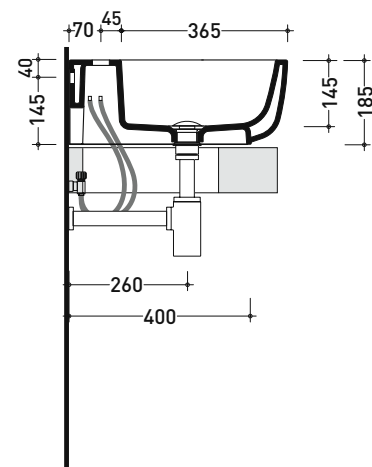

MN74L Monò 74

Countertop - wall hung basin 74 cm

• without overflow • arranged for three tap holes

Complements: FORTY6 shelf (F6MN74)
 CUBIKA wall hung vanity units depth 50 cm
 DENVER furniture (DV103M)
 Line taps basin: ONE - NOKÉ - FOLD - SI - X1 - STIL
 Line accessories: TWO - HOOP - FOLD

Package dim. 75,5 x 19 x 50,5 cm | Weight 26 kg | Pz. Pallet n° 15

CE UNI EN 14688 - CL00 Dop-No14688

vista zenitale / zenital view

vista frontale / frontal view

foro consigliato sul piano
suggested hole on the top

vista zenitale / zenital view

sezione longitudinale / section