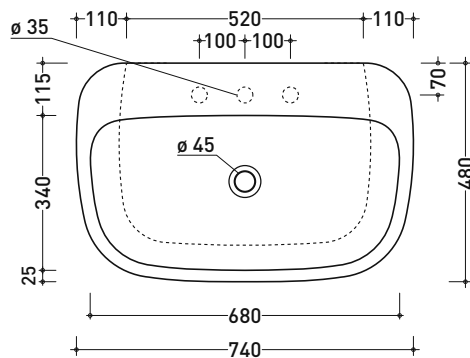

MN74L Monò 74

Countertop - wall hung basin 74 cm

• without overflow • arranged for three tap holes

Complements: FORTY6 shelf (F6MN74)
 CUBIKA wall hung vanity units depth 50 cm
 DENVER furniture (DV103M)
 Line taps basin: ONE - NOKÉ - FOLD - SI - X1 - STIL
 Line accessories: TWO - HOOP - FOLD

Package dim. 75,5 x 19 x 50,5 cm | Weight 26 kg | Pz. Pallet n° 15

CE UNI EN 14688 - CL00 Dop-No14688

vista zenitale / zenital view

vista frontale / frontal view

foro consigliato sul piano
suggested hole on the top

vista zenitale / zenital view

sezione longitudinale / section