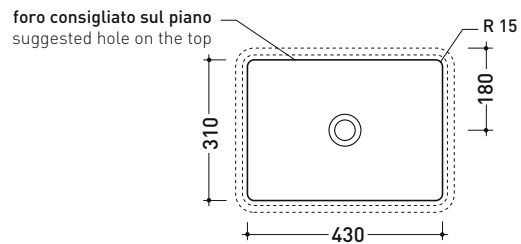

MW48SP Miniwash 48

Under-counter basin 48 cm

• without overflow • glazed exterior

Complements: FLY crystal tops (FY48PC)
 FLYMAX Pietraluce tops (FY48SP)
 Line taps basin: ONE - NOKÉ - SI - FOLD - X1 - STIL
 Line accessories: TWO - HOOP - FOLD

Technical accessories: Chrome siphon (SIFL/CR) - Telescopic chrome siphon (SIFL066)
 Stop & Go drain (PLSG)
 CERAMIC Stop & Go drain (PLCE)
 Chrome waste with automatic integrated overflow (PLTPCR)
 Waste with automatic integrated overflow and ceramic cover (PLTPCE)
 Two piece set chrome tap filters (RF026)

Package dim. 49 x 14,5 x 37,5 cm | Weight 14,5 kg | Pz. Pallet n° 42

CE UNI EN 14688 - CL00 Dop-No14688

vista zenitale / zenital view

vista zenitale / zenital view

vista frontale / frontal view

sezione longitudinale / section

sizes in mm

Please consider a 2% tolerance on indicated measurements