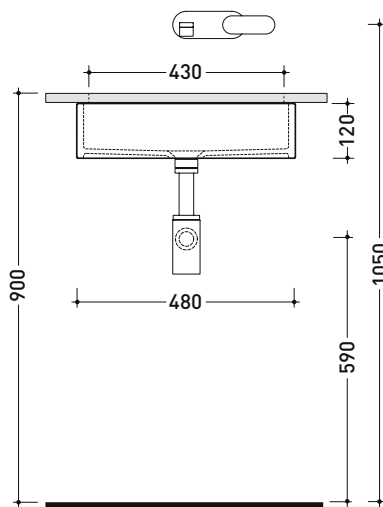

MW48SP Miniwash 48

Under-counter basin 48 cm

• without overflow • glazed exterior

Complements: FLY crystal tops (FY48PC)
 FLYMAX Pietraluce tops (FY48SP)
 Line taps basin: ONE - NOKÉ - SI - FOLD - X1 - STIL
 Line accessories: TWO - HOOP - FOLD

Package dim. 49 x 14,5 x 37,5 cm | Weight 14,5 kg | Pz. Pallet n° 42

CE UNI EN 14688 - CL00 Dop-No14688

vista zenitale / zenital view

vista zenitale / zenital view

vista frontale / frontal view

sezione longitudinale / section

sizes in mm

Please consider a 2% tolerance on indicated measurements