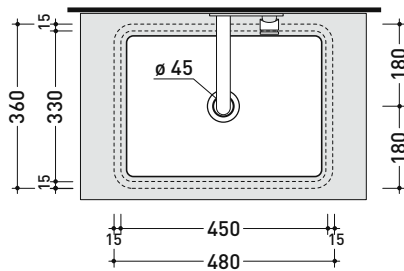

MW48SP Miniwash 48

Under-counter basin 48 cm

• without overflow • glazed exterior

Complements: FLY crystal tops (FY48PC)
 FLYMAX Pietraluce tops (FY48SP)
 Line taps basin: ONE - NOKÉ - SI - FOLD - X1 - STIL
 Line accessories: TWO - HOOP - FOLD

Package dim. 49 x 14,5 x 37,5 cm | Weight 14,5 kg | Pz. Pallet n° 42

CE UNI EN 14688 - CL00 Dop-No14688

vista zenitale / zenital view

vista zenitale / zenital view

vista frontale / frontal view

sezione longitudinale / section

sizes in mm

Please consider a 2% tolerance on indicated measurements