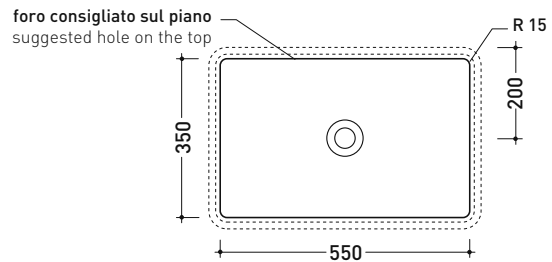

MW60SP Miniwash 60

Under-counter basin 60 cm

• without overflow • glazed exterior

Complements: FLY crystal tops (FY60PC)
 FLYMAX Pietraluce tops (FY60SP)
 Line taps basin: ONE - NOKÉ - SI - FOLD - X1
 Line accessories: TWO - HOOP - NOKÉ - FOLD

Technical accessories: Chrome siphon (SIFL/CR) - Telescopic chrome siphon (SIFL066)
 Stop & Go drain (PLSG)
 CERAMIC Stop & Go drain (PLCE)
 Chrome waste with automatic integrated overflow (PLTPCR)
 Waste with automatic integrated overflow and ceramic cover (PLTPCE)
 Two piece set chrome tap filters (RF026)

Package dim. 62 x 14,5 x 42 cm | Weight 18,5 kg | Pz. Pallet n° 24

CE UNI EN 14688 - CL00 Dop-No14688

vista zenitale / zenital view

vista zenitale / zenital view

vista frontale / frontal view

sezione longitudinale / section

sizes in mm

Please consider a 2% tolerance on indicated measurements