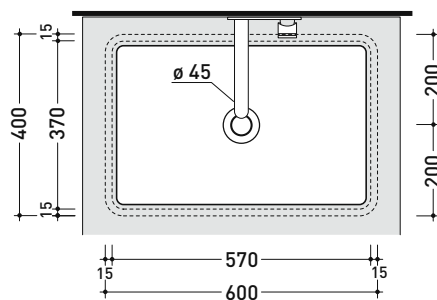

MW60SP Miniwash 60

Under-counter basin 60 cm

• without overflow • glazed exterior

Complements: FLY crystal tops (FY60PC)
 FLYMAX Pietraluce tops (FY60SP)
 Line taps basin: ONE - NOKÉ - SI - FOLD - X1
 Line accessories: TWO - HOOP - NOKÉ - FOLD

Package dim. 62 x 14,5 x 42 cm | Weight 18,5 kg | Pz. Pallet n° 24

CE UNI EN 14688 - CL00 Dop-No14688

vista zenitale / zenital view

vista zenitale / zenital view

vista frontale / frontal view

sezione longitudinale / section

sizes in mm

Please consider a 2% tolerance on indicated measurements