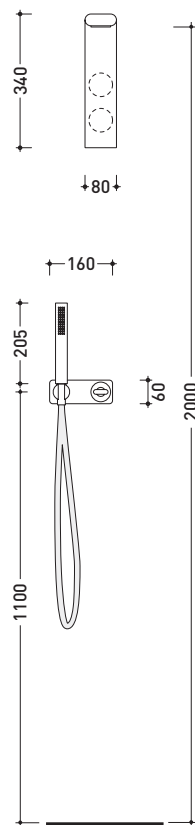

## NK3260

Concealed shower set with overhead, mixer and handshower

Complements: Line accessories NOKE'

Package dim. 46 x 36 x 24 cm

Weight 6,8 kg

Pz. Pallet n° -

vista frontale / frontal view

vista laterale / lateral view

size in mm

january 2014

BRASS: glossy finish

Chrome