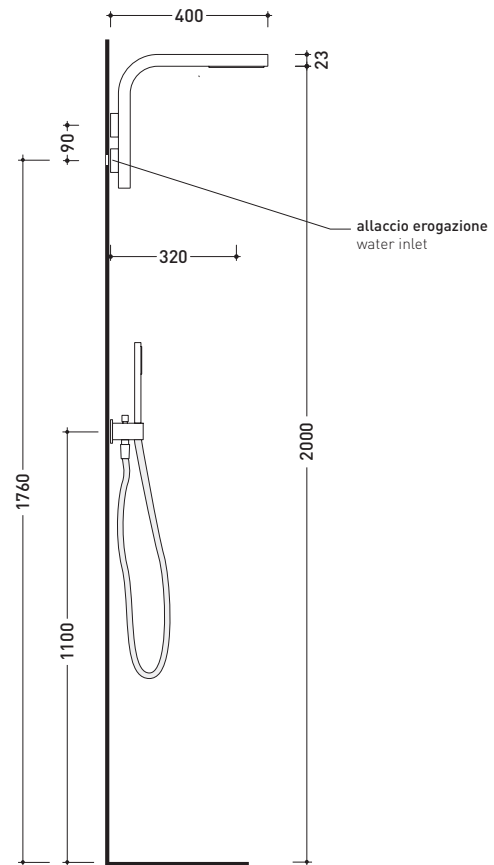

## NK3260

Concealed shower set with overhead, mixer and handshower

Complements: Line accessories NOKE'

Package dim. 46 x 36 x 24 cm

Weight 6,8 kg

Pz. Pallet n° -

vista frontale / frontal view

vista laterale / lateral view

size in mm

january 2014

BRASS: glossy finish

Chrome