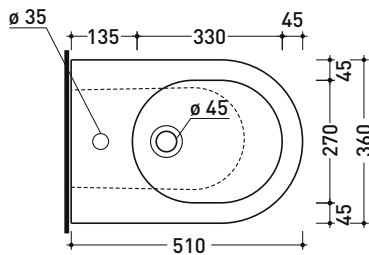

QK217

Back to wall single-hole bidet

• with overflow • without hole on demand

Complements: **Niagara panel bidet (TR40)**
Line taps bidet: ONE - NOKÉ - SI - FOLD
Line accessories: TWO - HOOP - NOKÉ - FOLD

Pz. Pallet n° **18**

CE UNI EN 14528 - CL20 Dop-No14528

vista zenitale / zenital view

vista laterale / lateral view

sezione longitudinale / section

vista retro / back view

sizes in mm

CERAMIC: glossy finish

white

Please consider a 2% tolerance on indicated measurements