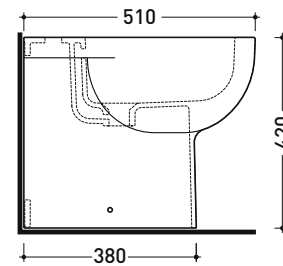

QK217

Back to wall single-hole bidet

• with overflow • without hole on demand

Complements: **Niagara panel bidet (TR40)**
Line taps bidet: ONE - NOKÉ - SI - FOLD
Line accessories: TWO - HOOP - NOKÉ - FOLD

Technical accessories:
Floor fixing kit (9003)
Short chrome siphon for bidet (SIFB/CR)
Stop & Go drain (PLSG)
Stop&Go CERAMIC drain (PLCE)
Two piece set chrome tap filters (RF026)

Package dim.

Weight **21 kg**

Pz. Pallet n° **18**

CE UNI EN 14528 - CL20 Dop-No14528

vista zenitale / zenital view

vista laterale / lateral view

sezione longitudinale / section

vista retro / back view

sizes in mm

CERAMIC: glossy finish

white

Please consider a 2% tolerance on indicated measurements