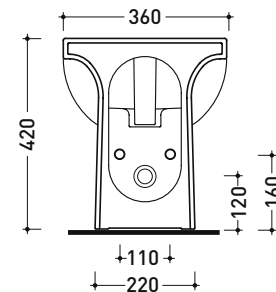

Technical accessories:
Floor fixing kit (9003)
Short chrome siphon for bidet (SIFB/CR)
Stop & Go drain (PLSG)
Stop&Go CERAMIC drain (PLCE)
Two piece set chrome tap filters (RF026)

Package dim.

Weight **21 kg**

Pz. Pallet n° **18**

CE UNI EN 14528 - CL20 Dop-No14528

vista zenitale / zenital view

vista laterale / lateral view

sezione longitudinale / section

vista retro / back view

sizes in mm

CERAMIC: glossy finish

white

Please consider a 2% tolerance on indicated measurements