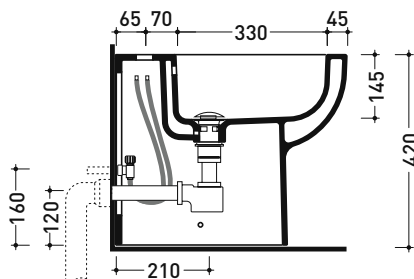

Pz. Pallet n° **18**

CE UNI EN 14528 - CL20 Dop-No14528

vista zenitale / zenital view

vista laterale / lateral view

sezione longitudinale / section

vista retro / back view

sizes in mm

CERAMIC: glossy finish

white

Please consider a 2% tolerance on indicated measurements