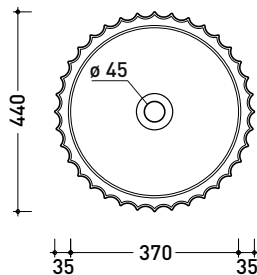

### Standing column-basin 44 cm

(floor fixing kit art. 9005 and siphon art. FMT/SIF included)

• without overflow • without tap ledge

Complements: **Line taps basin free-standing: ONE - FOLD - STIL**  
**Line accessories: TWO - HOOP - FOLD**

Package dim. cm | Weight 49 kg | Pz. Pallet n° -

UNI EN 14688 - CL00 Dop-No14688

vista zenitale / zenital view

vista zenitale / zenital view

vista frontale / frontal view

sezione longitudinale / section