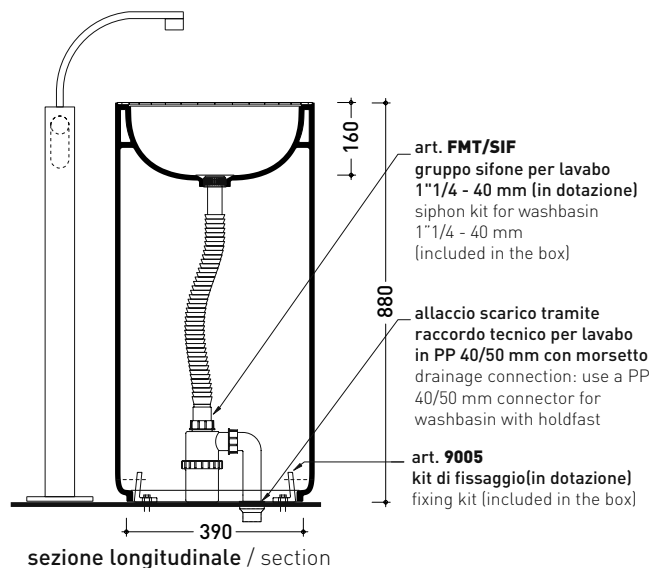

### Standing column-basin 44 cm

(floor fixing kit art. 9005 and siphon art. FMT/SIF included)

• without overflow • without tap ledge

Complements: **Line taps basin free-standing: ONE - FOLD - STIL**  
**Line accessories: TWO - HOOP - FOLD**

Technical accessories: **Stop & Go drain (PLSG)**  
**Ceramic Stop&Go drain (PLCE)**  
**CHROME waste with automatic integrated overflow (PLTPCR)**  
**Waste with automatic integrated overflow and CERAMIC cover (PLTPCE)**

Package dim. cm | Weight 49 kg | Pz. Pallet n° -

UNI EN 14688 - CL00 Dop-No14688

vista zenitale / zenital view

vista zenitale / zenital view

vista frontale / frontal view

sezione longitudinale / section