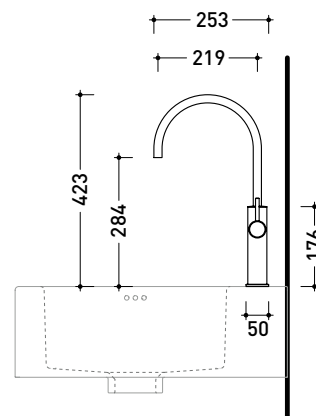

## ST200ACC

Single-lever kitchen sink mixer  
(waste with basket NOT INCLUDED)

Complements: stainless steel waste with basket (PL435ACC)

Package dim.

Weight kg

Pz. Pallet n° -

vista zenitale / zenital view

vista frontale / frontal view

vista laterale / lateral view

sizes in mm