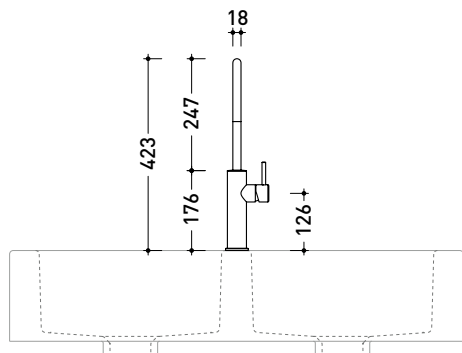

## ST200ACC

Single-lever kitchen sink mixer  
(waste with basket NOT INCLUDED)

Complements: stainless steel waste with basket (PL435ACC)

Package dim.

Weight kg

Pz. Pallet n° -

vista zenitale / zenital view

vista frontale / frontal view

vista laterale / lateral view

sizes in mm