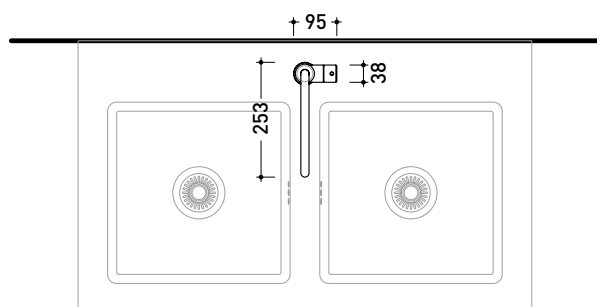

## ST200ACC

Single-lever kitchen sink mixer  
(waste with basket NOT INCLUDED)

Complements: stainless steel waste with basket (PL435ACC)

Package dim.

Weight kg

Pz. Pallet n° -

vista zenitale / zenital view

vista frontale / frontal view

vista laterale / lateral view

sizes in mm