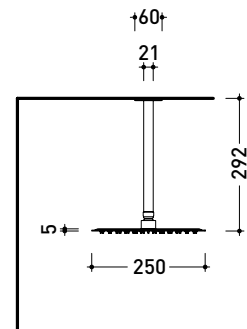

ST2083ACC

Shower head with ceiling-mounted shower arm (shower head \varnothing 25 cm)

Package dim.

Weight kg

Pz. Pallet n° -

vista zenitale / zenital view

vista frontale / frontal view

vista laterale / lateral view

sizes in mm