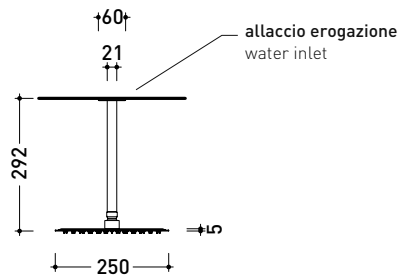

ST2083ACC

Shower head with ceiling-mounted shower arm (shower head \varnothing 25 cm)

Package dim.

Weight kg

Pz. Pallet n° -

vista zenitale / zenital view

vista frontale / frontal view

vista laterale / lateral view

sizes in mm