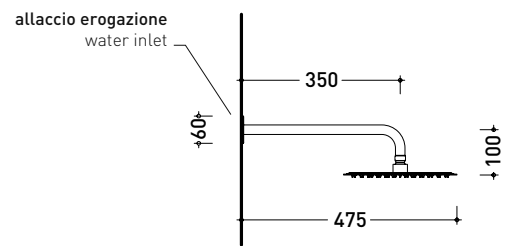

ST2084ACC

Shower head with wall-mounted shower arm (shower head \varnothing 25 cm)

Package dim.

Weight kg

Pz. Pallet n° -

vista zenitale / zenital view

vista frontale / frontal view

vista laterale / lateral view

sizes in mm