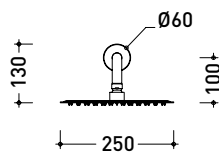

ST2084ACC

Shower head with wall-mounted shower arm (shower head \varnothing 25 cm)

Package dim.

Weight kg

Pz. Pallet n° -

vista zenitale / zenital view

vista frontale / frontal view

vista laterale / lateral view

sizes in mm