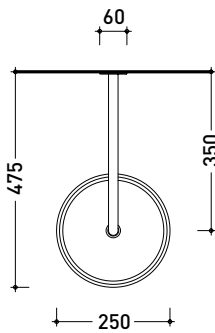

ST2084ACC

Shower head with wall-mounted shower arm (shower head \varnothing 25 cm)

Package dim.

Weight kg

Pz. Pallet n° -

vista zenitale / zenital view

vista frontale / frontal view

vista laterale / lateral view

sizes in mm