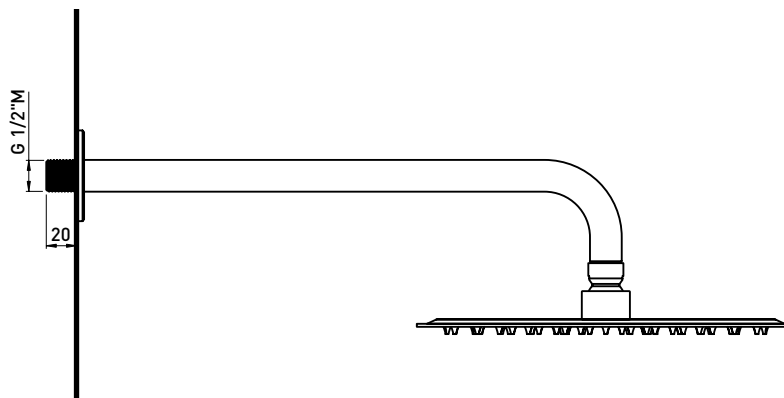

design **FLAMINIA DESIGN TEAM**

2024

ST2550ACC

Shower set: concealed single-lever mixer, inverter, wall-mounted shower head and handshower (completed by support and matt black PVC hose / built-in part INCLUDED)

Package dim.

Weight kg

Pz. Pallet n° -

vista frontale / frontal view

vista laterale / lateral view

sizes in mm

art. **ST2550ACC**

sizes in mm