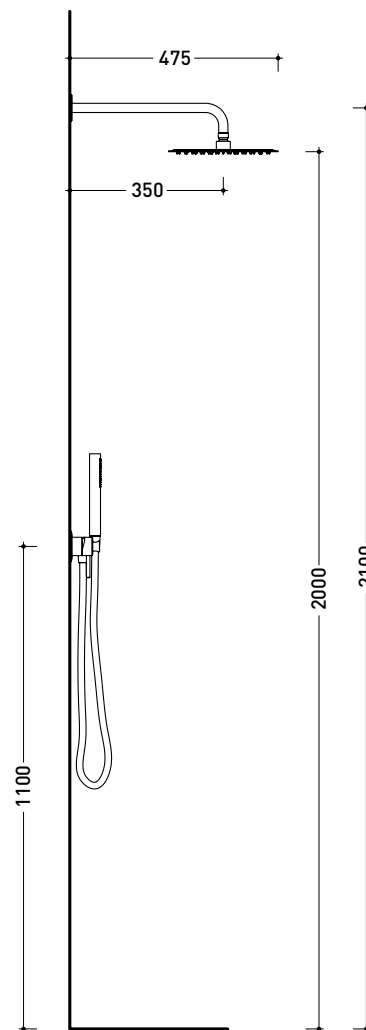

design **FLAMINIA DESIGN TEAM**

2024

ST2550ACC

Shower set: concealed single-lever mixer, inverter, wall-mounted shower head and handshower (completed by support and matt black PVC hose / built-in part INCLUDED)

Package dim.

Weight kg

Pz. Pallet n° -

vista frontale / frontal view

vista laterale / lateral view

sizes in mm

art. **ST2550ACC**

sizes in mm