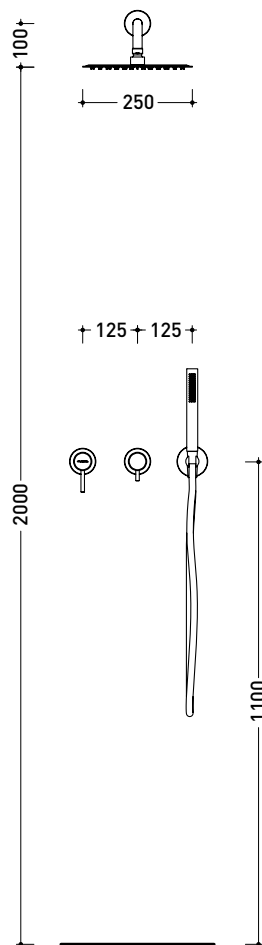

design **FLAMINIA DESIGN TEAM**

2024

ST2550ACC

Shower set: concealed single-lever mixer, inverter, wall-mounted shower head and handshower (completed by support and matt black PVC hose / built-in part INCLUDED)

Package dim.

Weight kg

Pz. Pallet n° -

vista frontale / frontal view

vista laterale / lateral view

sizes in mm

art. **ST2550ACC**

sizes in mm