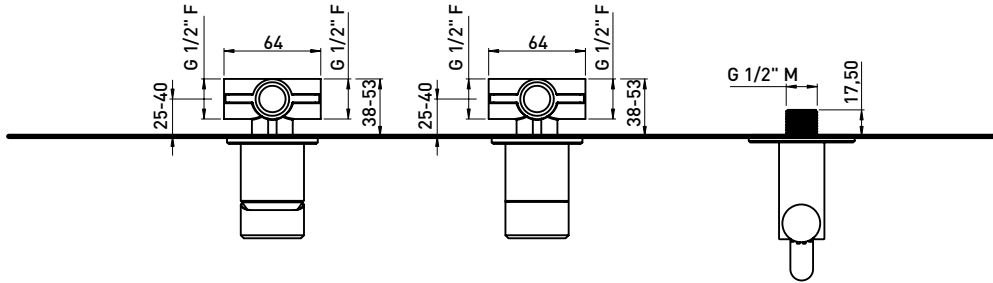

design **FLAMINIA DESIGN TEAM**

2024

ST2550ACC

Shower set: concealed single-lever mixer, inverter, wall-mounted shower head and handshower (completed by support and matt black PVC hose / built-in part INCLUDED)

Package dim.

Weight kg

Pz. Pallet n° -

vista frontale / frontal view

vista laterale / lateral view

sizes in mm

art. **ST2550ACC**

sizes in mm