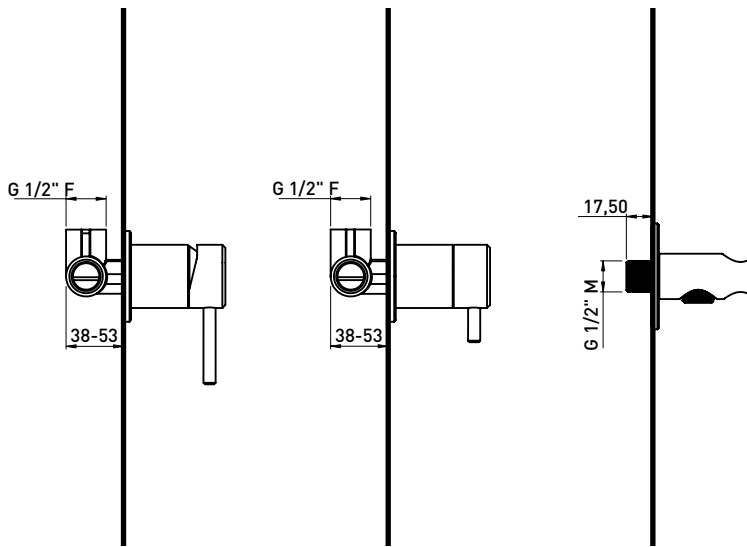

design **FLAMINIA DESIGN TEAM**

2024

ST2550ACC

Shower set: concealed single-lever mixer, inverter, wall-mounted shower head and handshower (completed by support and matt black PVC hose / built-in part INCLUDED)

Package dim.

Weight kg

Pz. Pallet n° -

vista frontale / frontal view

vista laterale / lateral view

sizes in mm

art. **ST2550ACC**

sizes in mm