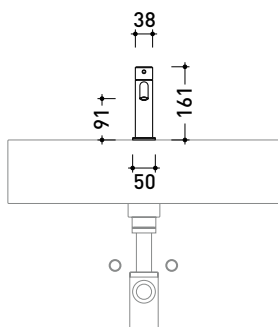

ST3050ACC

Single-lever basin mixer H 16 cm
(stop&go drain NOT INCLUDED)

Complements: stainless steel stop&go drain (STPLXACC)

Package dim.

Weight kg

Pz. Pallet n° -

vista zenitale / zenital view

vista frontale / frontal view

vista laterale / lateral view

sizes in mm