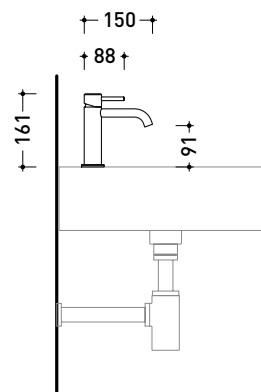

ST3050ACC

Single-lever basin mixer H 16 cm
(stop&go drain NOT INCLUDED)

Complements: stainless steel stop&go drain (STPLXACC)

Package dim.

Weight kg

Pz. Pallet n° -

vista zenitale / zenital view

vista frontale / frontal view

vista laterale / lateral view

sizes in mm