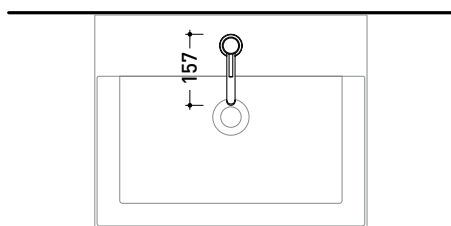

ST3050ACC

Single-lever basin mixer H 16 cm
(stop&go drain NOT INCLUDED)

Complements: stainless steel stop&go drain (STPLXACC)

Package dim.

Weight kg

Pz. Pallet n° -

vista zenitale / zenital view

vista frontale / frontal view

vista laterale / lateral view

sizes in mm