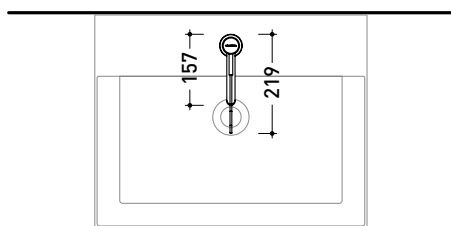

ST3050DACC

Single-lever basin mixer H 16 cm with clinical lever
(stop&go drain NOT INCLUDED)

Complements: stainless steel stop&go drain (STPLXACC)

Package dim.

Weight kg

Pz. Pallet n° -

vista zenitale / zenital view

vista frontale / frontal view

vista laterale / lateral view

sizes in mm