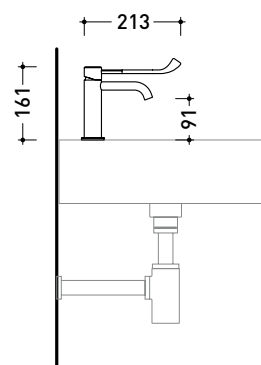

ST3050DACC

Single-lever basin mixer H 16 cm with clinical lever
(stop&go drain NOT INCLUDED)

Complements: stainless steel stop&go drain (STPLXACC)

Package dim.

Weight kg

Pz. Pallet n° -

vista zenitale / zenital view

vista frontale / frontal view

vista laterale / lateral view

sizes in mm