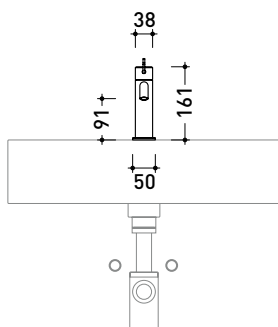

ST3050DACC

Single-lever basin mixer H 16 cm with clinical lever
(stop&go drain NOT INCLUDED)

Complements: stainless steel stop&go drain (STPLXACC)

Package dim.

Weight kg

Pz. Pallet n° -

vista zenitale / zenital view

vista frontale / frontal view

vista laterale / lateral view

sizes in mm