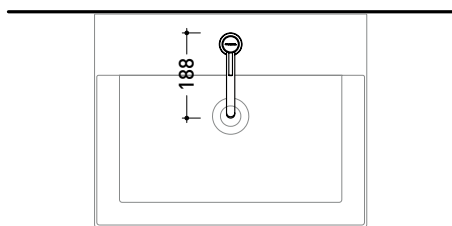

## ST3055ACC

Single-lever basin mixer H 33 cm  
(stop&go drain NOT INCLUDED)

Complements: stainless steel stop&go drain (STPLXACC)

Package dim.

Weight kg

Pz. Pallet n° -

vista zenitale / zenital view

vista frontale / frontal view

vista laterale / lateral view

sizes in mm