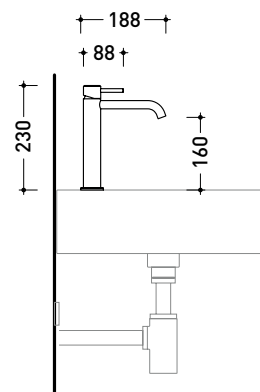

## ST3055ACC

Single-lever basin mixer H 33 cm  
(stop&go drain NOT INCLUDED)

Complements: stainless steel stop&go drain (STPLXACC)

Package dim.

Weight kg

Pz. Pallet n° -

vista zenitale / zenital view

vista frontale / frontal view

vista laterale / lateral view

sizes in mm