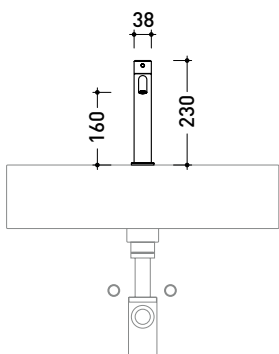

## ST3055ACC

Single-lever basin mixer H 33 cm  
(stop&go drain NOT INCLUDED)

Complements: stainless steel stop&go drain (STPLXACC)

Package dim.

Weight kg

Pz. Pallet n° -

vista zenitale / zenital view

vista frontale / frontal view

vista laterale / lateral view

sizes in mm