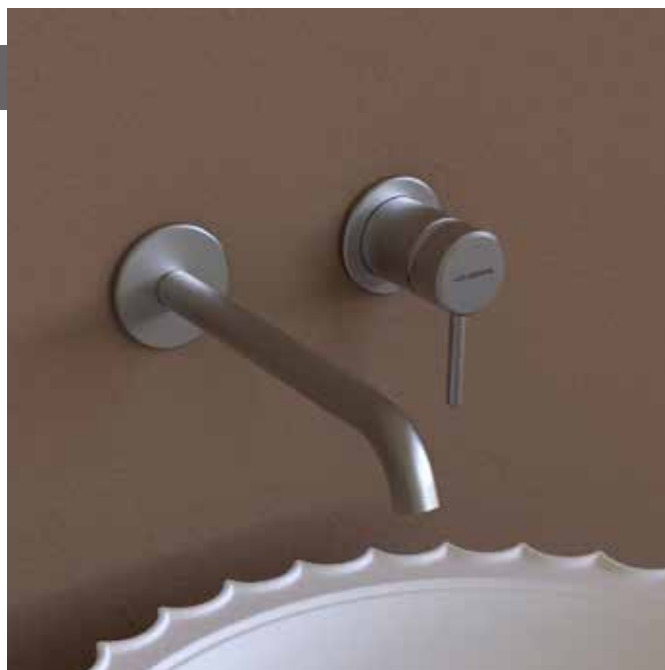

design **FLAMINIA DESIGN TEAM**

2024

ST3059ACC

Concealed single-lever basin mixer

(stop&go drain NOT INCLUDED / built-in part INCLUDED)

Complements: stainless steel stop&go drain (STPLXACC)

Package dim.

Weight kg

Pz. Pallet n° -

CE

vista zenitale / zenital view

vista frontale / frontal view

vista laterale / lateral view

sizes in mm

art. **ST3059ACC**

sizes in mm