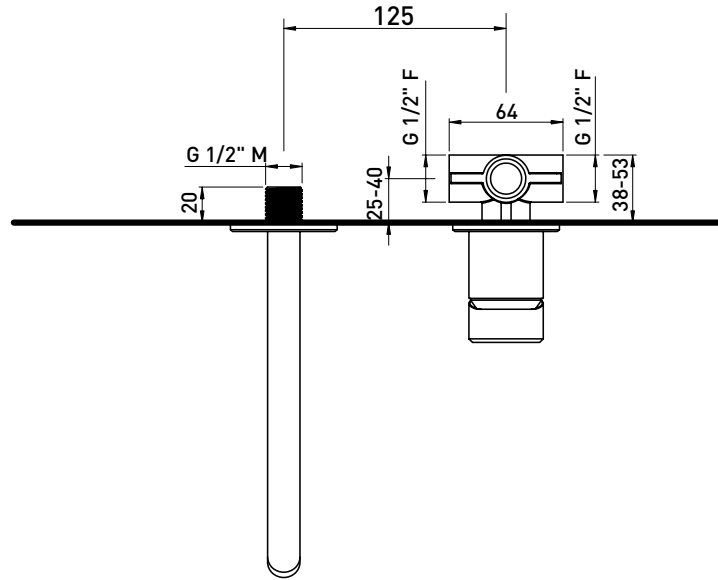

design **FLAMINIA DESIGN TEAM**

2024

ST3059ACC

Concealed single-lever basin mixer

(stop&go drain NOT INCLUDED / built-in part INCLUDED)

Complements: stainless steel stop&go drain (STPLXACC)

Package dim.

Weight kg

Pz. Pallet n° -

CE

vista zenitale / zenital view

vista frontale / frontal view

vista laterale / lateral view

sizes in mm

art. **ST3059ACC**

sizes in mm