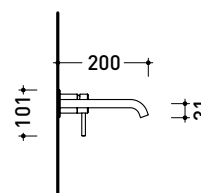

design **FLAMINIA DESIGN TEAM**

2024

ST3059ACC

Concealed single-lever basin mixer

(stop&go drain NOT INCLUDED / built-in part INCLUDED)

Complements: stainless steel stop&go drain (STPLXACC)

Package dim.

Weight kg

Pz. Pallet n° -

CE

vista zenitale / zenital view

vista frontale / frontal view

vista laterale / lateral view

sizes in mm

art. **ST3059ACC**

sizes in mm