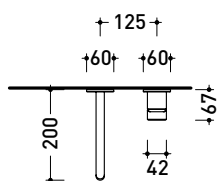

design **FLAMINIA DESIGN TEAM**

2024

ST3059ACC

Concealed single-lever basin mixer

(stop&go drain NOT INCLUDED / built-in part INCLUDED)

Complements: stainless steel stop&go drain (STPLXACC)

Package dim.

Weight kg

Pz. Pallet n° -

CE

vista zenitale / zenital view

vista frontale / frontal view

vista laterale / lateral view

sizes in mm

art. **ST3059ACC**

sizes in mm