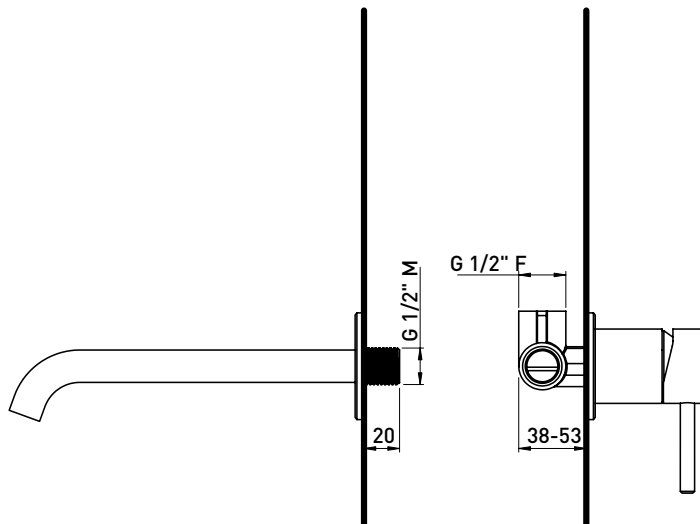

design **FLAMINIA DESIGN TEAM**

2024

ST3059ACC

Concealed single-lever basin mixer

(stop&go drain NOT INCLUDED / built-in part INCLUDED)

Complements: stainless steel stop&go drain (STPLXACC)

Package dim.

Weight kg

Pz. Pallet n° -

CE

vista zenitale / zenital view

vista frontale / frontal view

vista laterale / lateral view

sizes in mm

art. **ST3059ACC**

sizes in mm