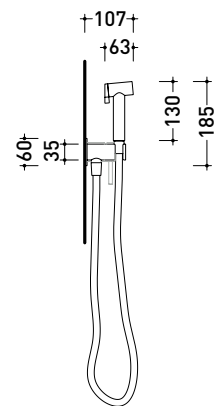

ST3500ACC

Hand shower spray (completed by support/water outlet and in mat black PVC hose)
 • CONCEALED SHOWER MIXER NOT INCLUDED

Package dim.

Weight **1,3 kg**

Pz. Pallet n° -

vista zenitale / zenital view

vista frontale / frontal view

vista laterale / lateral view

sizes in mm

art. **ST3500ACC**

sizes in mm