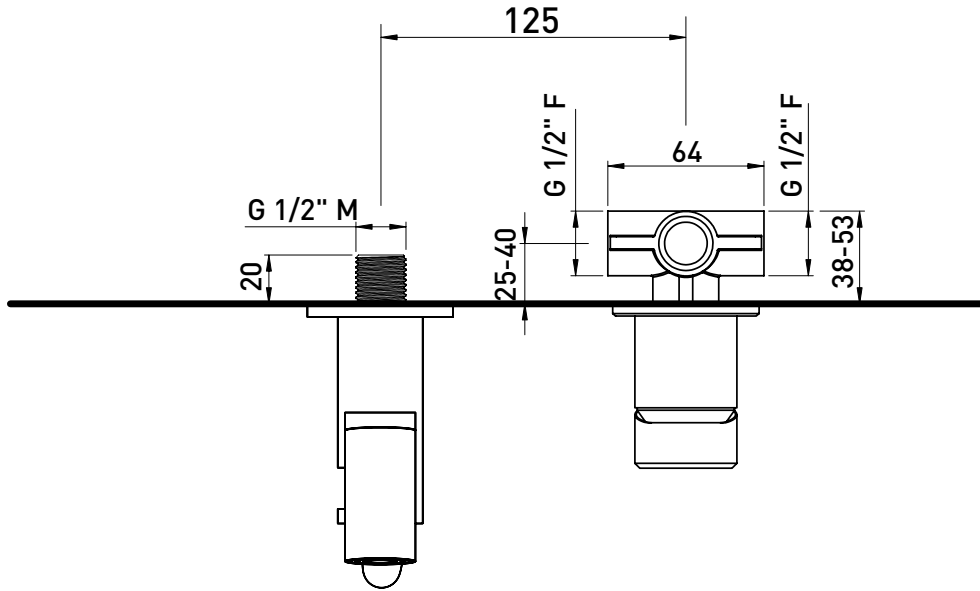

ST3500ACC

Hand shower spray (completed by support/water outlet and in mat black PVC hose)
 • CONCEALED SHOWER MIXER NOT INCLUDED

Package dim.

Weight **1,3 kg**

Pz. Pallet n° -

vista zenitale / zenital view

vista frontale / frontal view

vista laterale / lateral view

sizes in mm

art. **ST3500ACC**

sizes in mm