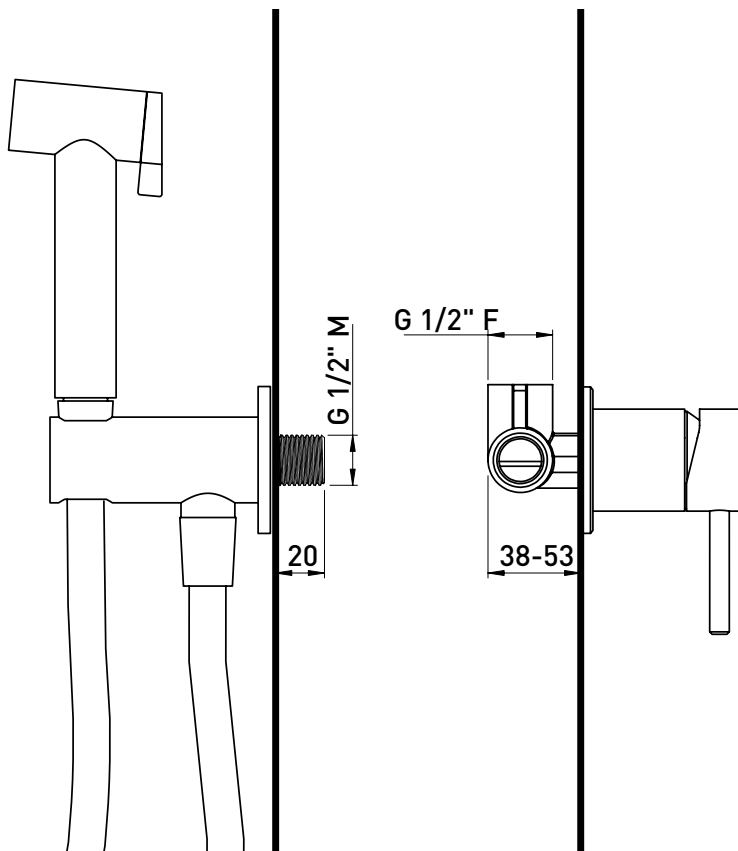

ST3500ACC

Hand shower spray (completed by support/water outlet and in mat black PVC hose)
 • CONCEALED SHOWER MIXER NOT INCLUDED

Package dim.

Weight **1,3 kg**

Pz. Pallet n° -

vista zenitale / zenital view

vista frontale / frontal view

vista laterale / lateral view

sizes in mm

art. **ST3500ACC**

sizes in mm