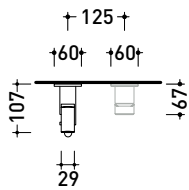

ST3500ACC

Hand shower spray (completed by support/water outlet and in mat black PVC hose)
 • CONCEALED SHOWER MIXER NOT INCLUDED

Package dim.

Weight **1,3 kg**

Pz. Pallet n° -

vista zenitale / zenital view

vista frontale / frontal view

vista laterale / lateral view

sizes in mm

art. **ST3500ACC**

sizes in mm