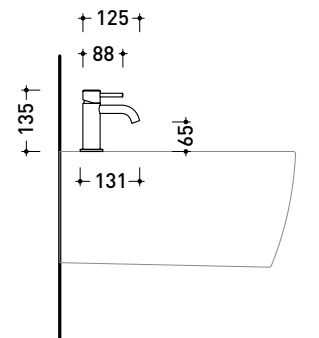

ST4070ACC

Single-lever bidet mixer (stop&go drain NOT INCLUDED)

Complements: stainless steel stop&go drain (STPLXACC)

Package dim.

Weight kg

Pz. Pallet n° -

vista zenitale / zenital view

vista frontale / frontal view

vista laterale / lateral view

sizes in mm