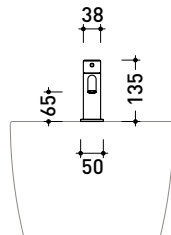

ST4070ACC

Single-lever bidet mixer (stop&go drain NOT INCLUDED)

Complements: stainless steel stop&go drain (STPLXACC)

Package dim.

Weight kg

Pz. Pallet n° -

vista zenitale / zenital view

vista frontale / frontal view

vista laterale / lateral view

sizes in mm