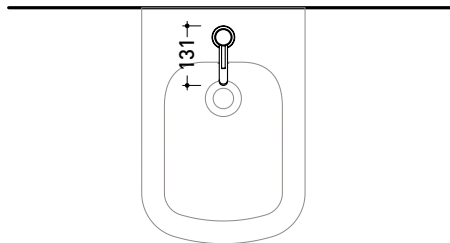

ST4070ACC

Single-lever bidet mixer (stop&go drain NOT INCLUDED)

Complements: stainless steel stop&go drain (STPLXACC)

Package dim.

Weight kg

Pz. Pallet n° -

vista zenitale / zenital view

vista frontale / frontal view

vista laterale / lateral view

sizes in mm