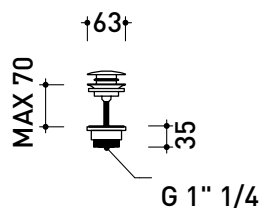

STPLXACC

Stop&Go drain - 1 1/4" (suitable for washbasins and bidet)

Package dim.

Weight kg

Pz. Pallet n° -

vista zenitale / zenital view

vista frontale / frontal view

sizes in mm