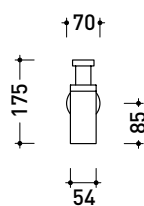

## STSIFLXACC

Basin siphon - 1 1/4" (suitable for washbasins)

Package dim.

Weight kg

Pz. Pallet n° -

vista zenitale / zenital view

vista frontale / frontal view

vista laterale / lateral view

sizes in mm