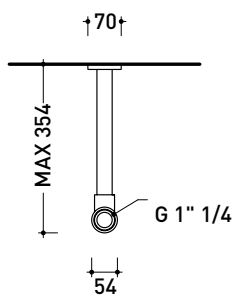

## STSIFLXACC

Basin siphon - 1 1/4" (suitable for washbasins)

Package dim.

Weight kg

Pz. Pallet n° -

vista zenitale / zenital view

vista frontale / frontal view

vista laterale / lateral view

sizes in mm