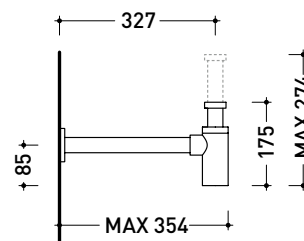

## STSIFLXACC

Basin siphon - 1 1/4" (suitable for washbasins)

Package dim.

Weight kg

Pz. Pallet n° -

vista zenitale / zenital view

vista frontale / frontal view

vista laterale / lateral view

sizes in mm