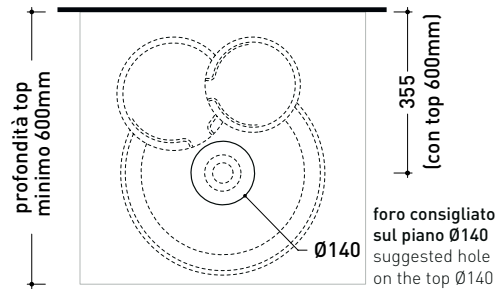

Technical accessories: Chrome siphon (SIFL/CR) - Telescopic chrome siphon (SIFL066)

Package dim.

Weight 20,2 kg

Pz. Pallet n°

UNI EN 14688 - CL00 Dop-No14688

**IMPORTANT: to use a support surface with a minimum depth of 60 cm combined with a 15 cm spout\***

vista zenitale / zenital view

vista zenitale / zenital view

vista frontale / frontal view

sezione longitudinale / section

sizes in mm

Please consider a 2% tolerance on indicated measurements