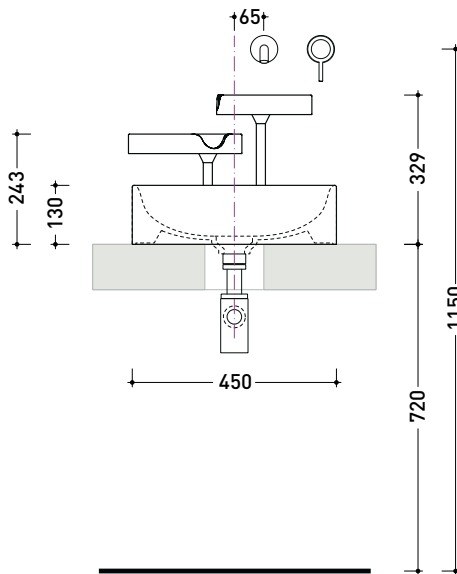

## TK45A Taki

Counter-top basin composed by 3 ceramic bowls and varnished stainless steel structure. Stop&Go drain with ceramic cover in match color included.

- without overflow
- without tap ledge

Complements: Line taps basin: STIL (ST3058)

Technical accessories: Chrome siphon (SIFL/CR) - Telescopic chrome siphon (SIFL066)

Package dim.

Weight 20,2 kg

Pz. Pallet n°

UNI EN 14688 - CL00 Dop-No14688

**IMPORTANT: to use a support surface with a minimum depth of 60 cm combined with a 15 cm spout\***

vista zenitale / zenital view

vista zenitale / zenital view

vista frontale / frontal view

sezione longitudinale / section

sizes in mm

Please consider a 2% tolerance on indicated measurements