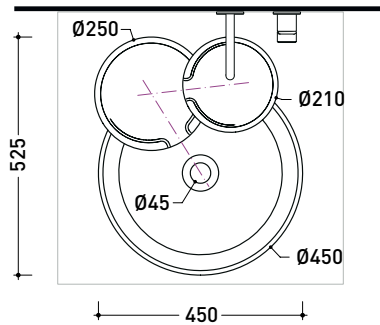

Technical accessories: Chrome siphon (SIFL/CR) - Telescopic chrome siphon (SIFL066)

Package dim.

Weight 20,2 kg

Pz. Pallet n°

UNI EN 14688 - CL00 Dop-No14688

**IMPORTANT: to use a support surface with a minimum depth of 60 cm combined with a 15 cm spout\***

vista zenitale / zenital view

vista zenitale / zenital view

vista frontale / frontal view

sezione longitudinale / section

sizes in mm

Please consider a 2% tolerance on indicated measurements