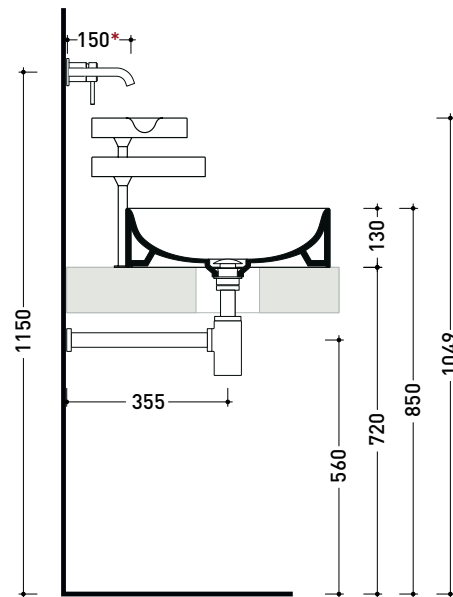

## TK45A Taki

Counter-top basin composed by 3 ceramic bowls and varnished stainless steel structure. Stop&Go drain with ceramic cover in match color included.

- without overflow
- without tap ledge

Complements: Line taps basin: STIL (ST3058)

Technical accessories: Chrome siphon (SIFL/CR) - Telescopic chrome siphon (SIFL066)

Package dim.

Weight 20,2 kg

Pz. Pallet n°

UNI EN 14688 - CL00 Dop-No14688

**IMPORTANT: to use a support surface with a minimum depth of 60 cm combined with a 15 cm spout\***

vista zenitale / zenital view

vista zenitale / zenital view

vista frontale / frontal view

sezione longitudinale / section

sizes in mm

Please consider a 2% tolerance on indicated measurements