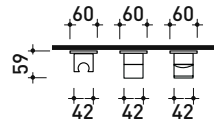

X12081

Shower set: concealed single-lever mixer, inverter and hand showerhand with support

Complements: wall mounted shower head Ø 200 mm (X12084)
wall mounted shower head Ø 300 mm (X13084)

Package dim.

Weight 4,5 kg

Pz. Pallet n° -

vista zenitale / zenital view

vista frontale / frontal view

sizes in mm