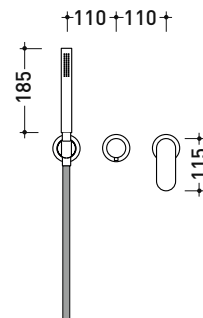

X12081

Shower set: concealed single-lever mixer, inverter and hand showerhand with support

Complements: wall mounted shower head Ø 200 mm (X12084)
wall mounted shower head Ø 300 mm (X13084)

Package dim.

Weight 4,5 kg

Pz. Pallet n° -

vista zenitale / zenital view

vista frontale / frontal view

sizes in mm