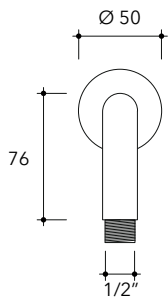

X12084

Wall mounted shower head (Ø 200 mm) with arm

Complements: concealed single lever mixer (X12560)
concealed shower set (X12081)

Package dim.

Weight **2 kg**

Pz. Pallet n° -

vista zenitale / zenital view

vista frontale / frontal view

vista laterale / lateral view

sizes in mm

art. X12084

sizes in mm