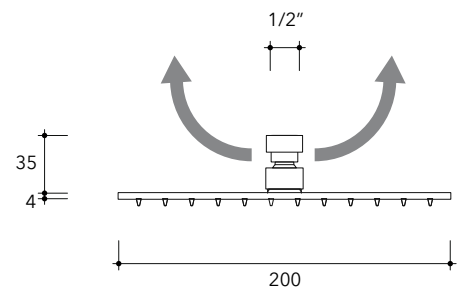

X12084

Wall mounted shower head (Ø 200 mm) with arm

Complements: concealed single lever mixer (X12560)
concealed shower set (X12081)

Package dim.

Weight **2 kg**

Pz. Pallet n° -

vista zenitale / zenital view

vista frontale / frontal view

vista laterale / lateral view

sizes in mm

art. X12084

sizes in mm