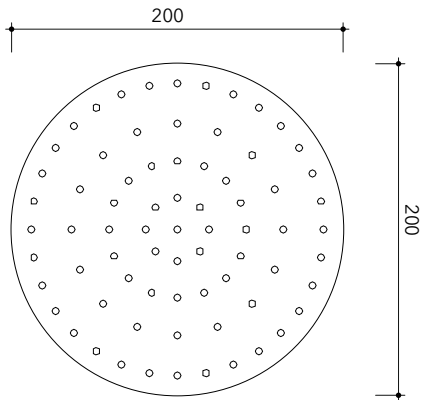

X12084

Wall mounted shower head (Ø 200 mm) with arm

Complements: concealed single lever mixer (X12560)
concealed shower set (X12081)

Package dim.

Weight **2 kg**

Pz. Pallet n° -

vista zenitale / zenital view

vista frontale / frontal view

vista laterale / lateral view

sizes in mm

art. X12084

sizes in mm