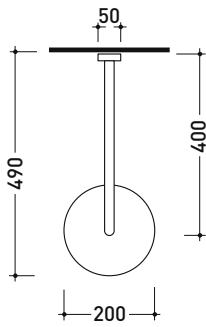

X12084

Wall mounted shower head (Ø 200 mm) with arm

Complements: concealed single lever mixer (X12560)
concealed shower set (X12081)

Package dim.

Weight **2 kg**

Pz. Pallet n° -

vista zenitale / zenital view

vista frontale / frontal view

vista laterale / lateral view

sizes in mm

art. X12084

sizes in mm