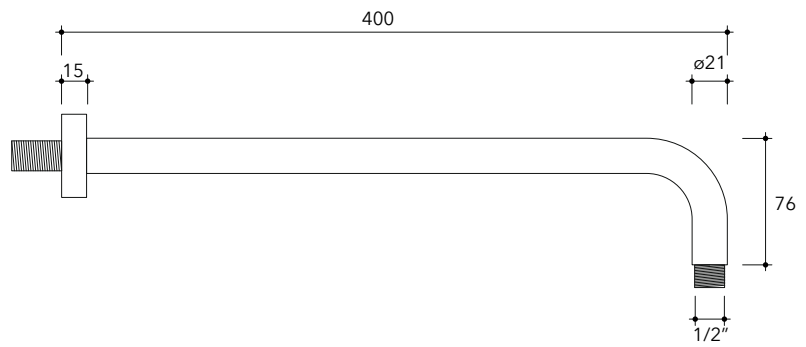

X12084

Wall mounted shower head (Ø 200 mm) with arm

Complements: concealed single lever mixer (X12560)
concealed shower set (X12081)

Package dim.

Weight **2 kg**

Pz. Pallet n° -

vista zenitale / zenital view

vista frontale / frontal view

vista laterale / lateral view

sizes in mm

art. X12084

sizes in mm