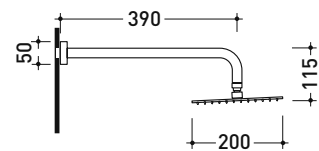

X12084

Wall mounted shower head (Ø 200 mm) with arm

Complements: concealed single lever mixer (X12560)
concealed shower set (X12081)

Package dim.

Weight **2 kg**

Pz. Pallet n° -

vista zenitale / zenital view

vista frontale / frontal view

vista laterale / lateral view

sizes in mm

art. X12084

sizes in mm