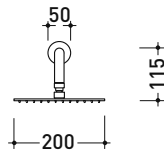

X12084

Wall mounted shower head (Ø 200 mm) with arm

Complements: concealed single lever mixer (X12560)
concealed shower set (X12081)

Package dim.

Weight **2 kg**

Pz. Pallet n° -

vista zenitale / zenital view

vista frontale / frontal view

vista laterale / lateral view

sizes in mm

art. X12084

sizes in mm