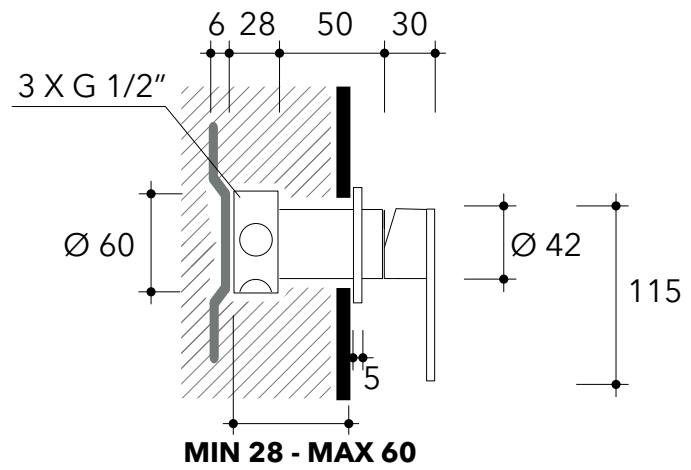

X12560

Concealed single-lever mixer

Complements: wall mounted shower head Ø 200 mm (X12084)
wall mounted shower head Ø 300 mm (X13084)

Package dim.

Weight 1,4 kg

Pz. Pallet n° -

vista zenitale / zenital view

vista frontale / frontal view

vista laterale / lateral view

sizes in mm

art. X12560

sizes in mm