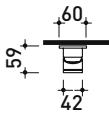

X12560

Concealed single-lever mixer

Complements: wall mounted shower head Ø 200 mm (X12084)
wall mounted shower head Ø 300 mm (X13084)

Package dim.

Weight 1,4 kg

Pz. Pallet n° -

vista zenitale / zenital view

vista frontale / frontal view

vista laterale / lateral view

sizes in mm

art. X12560

sizes in mm