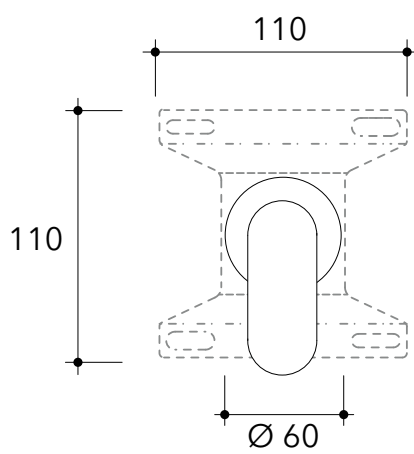

X12560

Concealed single-lever mixer

Complements: wall mounted shower head Ø 200 mm (X12084)
wall mounted shower head Ø 300 mm (X13084)

Package dim.

Weight 1,4 kg

Pz. Pallet n° -

vista zenitale / zenital view

vista frontale / frontal view

vista laterale / lateral view

sizes in mm

art. X12560

sizes in mm