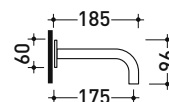

### Wall spout

Complements:

Package dim.

Weight **0,6 kg**

Pz. Pallet n° -

vista zenitale / zenital view

vista frontale / frontal view

vista laterale / lateral view

sizes in mm

art. X12562

sizes in mm