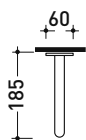

### Wall spout

Complements:

Package dim.

Weight **0,6 kg**

Pz. Pallet n° -

vista zenitale / zenital view

vista frontale / frontal view

vista laterale / lateral view

sizes in mm

art. X12562

sizes in mm