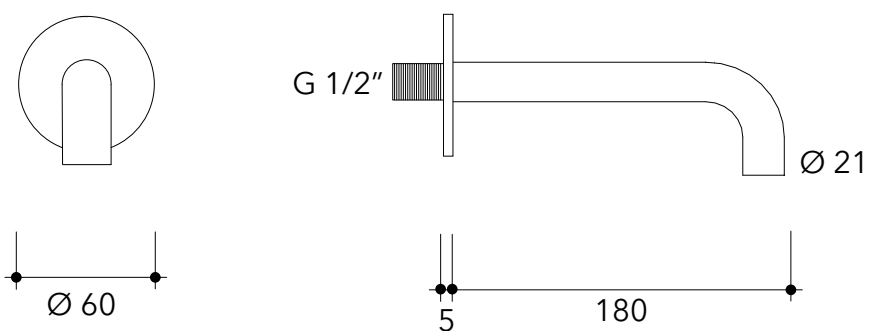

### Wall spout

Complements:

Package dim.

Weight **0,6 kg**

Pz. Pallet n° -

vista zenitale / zenital view

vista frontale / frontal view

vista laterale / lateral view

sizes in mm

art. X12562

sizes in mm