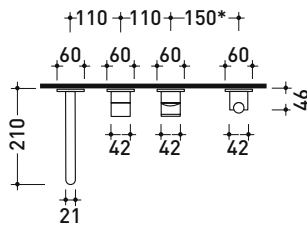

X12570

Bath set: concealed single-lever mixer, inverter, spout and hand showerhand with support

Complements:

Package dim.

Weight **5 kg**

Pz. Pallet n° -

* misure consigliate / suggested measurements

vista zenitale / zenital view

vista frontale / frontal view

sizes in mm