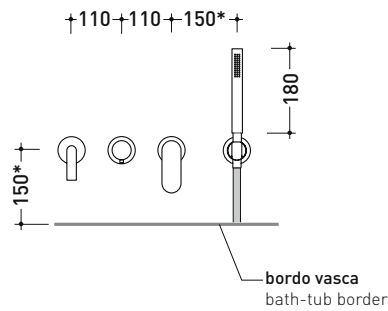

X12570

Bath set: concealed single-lever mixer, inverter, spout and hand showerhand with support

Complements:

Package dim.

Weight **5 kg**

Pz. Pallet n° -

* misure consigliate / suggested measurements

vista zenitale / zenital view

vista frontale / frontal view

sizes in mm