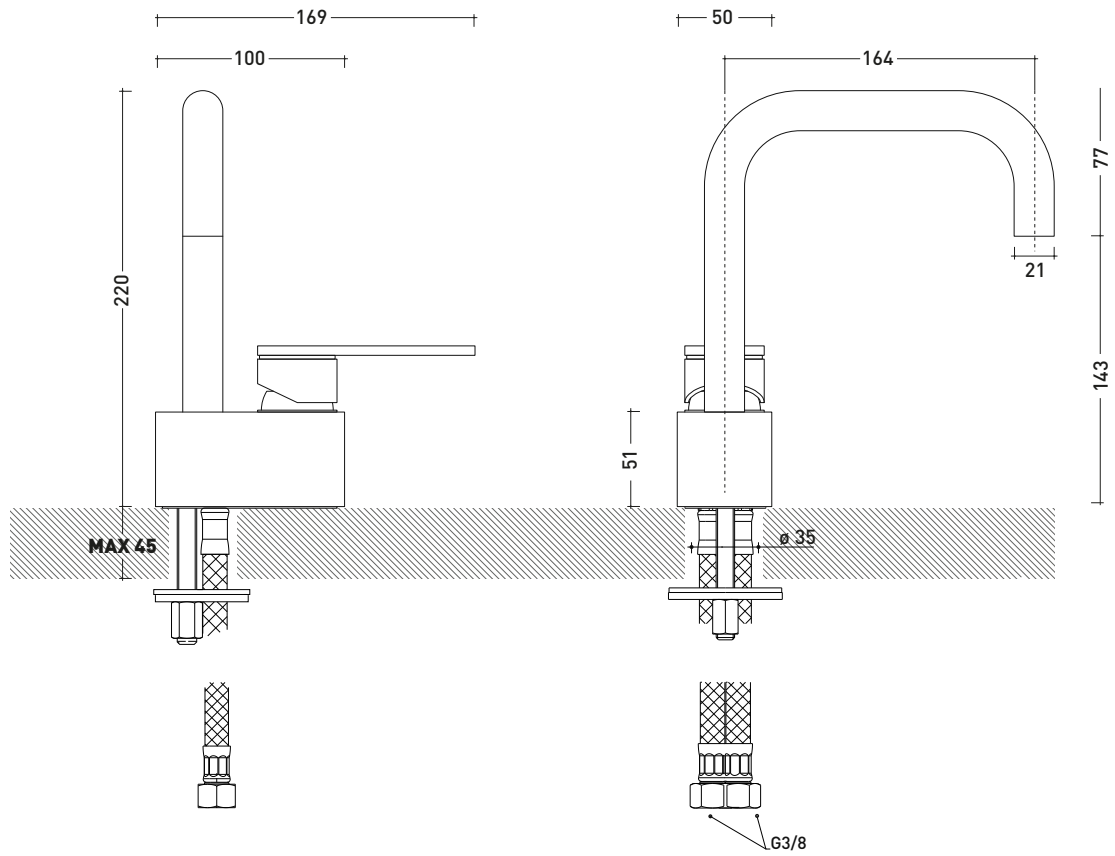

X13055

Single lever basin mixer (stop&go drain NOT INCLUDED)

Complements: stainless stell stop&go drain (PLX)

Package dim.

Weight 1,9 kg

Pz. Pallet n° -

vista frontale / frontal view

vista laterale / lateral view

vista zenitale / zenital view

sizes in mm

art. X13055

sizes in mm