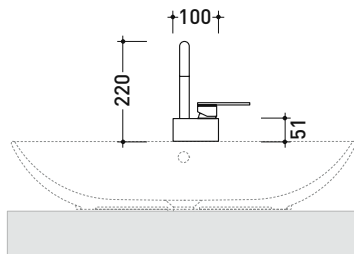

X13055

Single lever basin mixer (stop&go drain NOT INCLUDED)

Complements: stainless stell stop&go drain (PLX)

Package dim.

Weight 1,9 kg

Pz. Pallet n° -

vista frontale / frontal view

vista laterale / lateral view

vista zenitale / zenital view

sizes in mm

art. X13055

sizes in mm