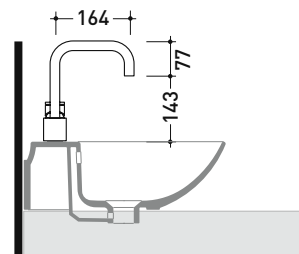

X13055

Single lever basin mixer (stop&go drain NOT INCLUDED)

Complements: stainless stell stop&go drain (PLX)

Package dim.

Weight 1,9 kg

Pz. Pallet n° -

vista frontale / frontal view

vista laterale / lateral view

vista zenitale / zenital view

sizes in mm

art. X13055

sizes in mm