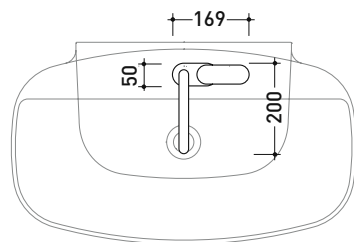

X13055

Single lever basin mixer (stop&go drain NOT INCLUDED)

Complements: stainless stell stop&go drain (PLX)

Package dim.

Weight 1,9 kg

Pz. Pallet n° -

vista frontale / frontal view

vista laterale / lateral view

vista zenitale / zenital view

sizes in mm

art. X13055

sizes in mm