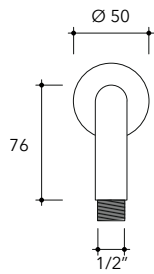

X13084

Wall mounted shower head (Ø 300 mm) with arm

Complements: concealed single lever mixer (X12560)
concealed shower set (X12081)

Package dim.

Weight 3 kg

Pz. Pallet n° -

vista zenitale / zenital view

vista frontale / frontal view

vista laterale / lateral view

sizes in mm

art. X13084

sizes in mm