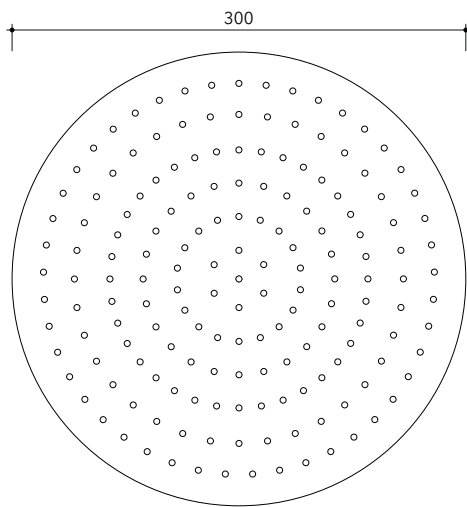

X13084

Wall mounted shower head (Ø 300 mm) with arm

Complements: concealed single lever mixer (X12560)
concealed shower set (X12081)

Package dim.

Weight 3 kg

Pz. Pallet n° -

vista zenitale / zenital view

vista frontale / frontal view

vista laterale / lateral view

sizes in mm

art. X13084

sizes in mm