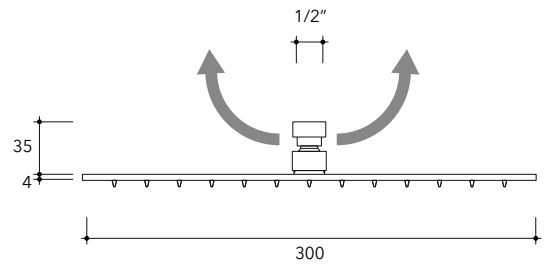

X13084

Wall mounted shower head (Ø 300 mm) with arm

Complements: concealed single lever mixer (X12560)
concealed shower set (X12081)

Package dim.

Weight 3 kg

Pz. Pallet n° -

vista zenitale / zenital view

vista frontale / frontal view

vista laterale / lateral view

sizes in mm

art. X13084

sizes in mm