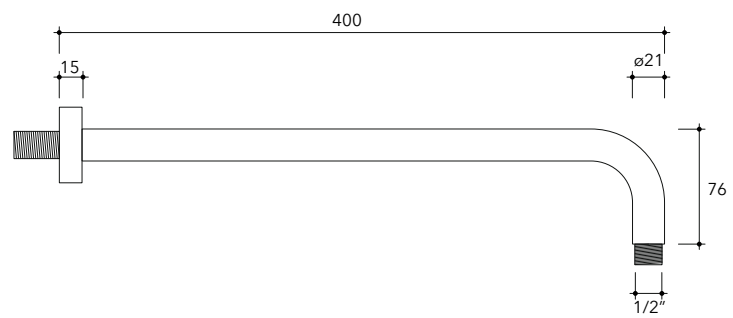

X13084

Wall mounted shower head (Ø 300 mm) with arm

Complements: concealed single lever mixer (X12560)
concealed shower set (X12081)

Package dim.

Weight 3 kg

Pz. Pallet n° -

vista zenitale / zenital view

vista frontale / frontal view

vista laterale / lateral view

sizes in mm

art. X13084

sizes in mm