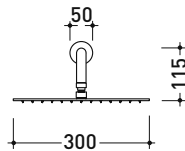

X13084

Wall mounted shower head (Ø 300 mm) with arm

Complements: concealed single lever mixer (X12560)
concealed shower set (X12081)

Package dim.

Weight 3 kg

Pz. Pallet n° -

vista zenitale / zenital view

vista frontale / frontal view

vista laterale / lateral view

sizes in mm

art. X13084

sizes in mm