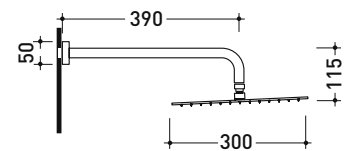

X13084

Wall mounted shower head (Ø 300 mm) with arm

Complements: concealed single lever mixer (X12560)
concealed shower set (X12081)

Package dim.

Weight 3 kg

Pz. Pallet n° -

vista zenitale / zenital view

vista frontale / frontal view

vista laterale / lateral view

sizes in mm

art. X13084

sizes in mm