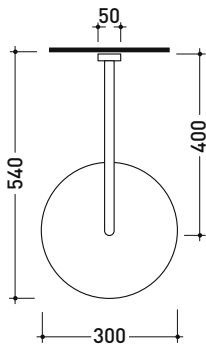

X13084

Wall mounted shower head (Ø 300 mm) with arm

Complements: concealed single lever mixer (X12560)
concealed shower set (X12081)

Package dim.

Weight 3 kg

Pz. Pallet n° -

vista zenitale / zenital view

vista frontale / frontal view

vista laterale / lateral view

sizes in mm

art. X13084

sizes in mm